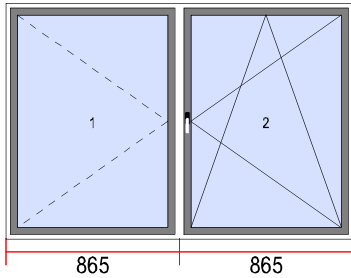

Safety transport profile:

Warm Frame Swisspacer:

Mis-handling:

Controlled ventilation:

Air Inlet:

31. Dimensions [W x H]: 1730 x 1175

Qty

1