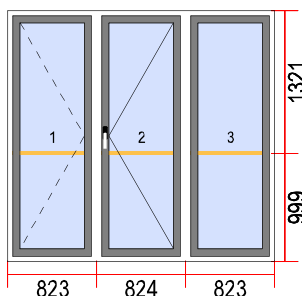

Glazing unit

1. LE 4/16/4 U=1,0
2. LE 4/16/4 U=1,0
3. LE 4/16/4 U=1,0

Hardware

1. TURN L.STULP
2. TURN R.
3. FIX WING

System: Timber

Model: SOLID PINE

Colour: TRANSPARENT

Hardware: MACO

Seal colour: BLACK

Handle: None

Glazing Round/Oval
Bead:

Safety transport profile: ☒

Spacer bar: ☒

18 mm GEORGIAN BAR RAL /
Bolection: RAL

Notes: Ecoline 68
it: placche in alluminio
fr: capotage Alu
de: Aluminiumkappe
en: cladding
SOLD!
VERKAUFT!
VENDU!
VENDUTO!

View from inside