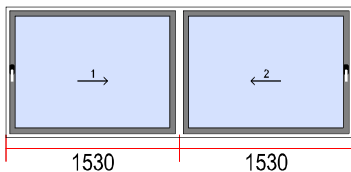

Glazing unit

1. CUSTOM GLAZING UNIT

2. CUSTOM GLAZING UNIT

Hardware

1.

2.

System: VEKA

Colour: WHITE

Seal colour: GREY

Handle: Standard handle

Safety transport profile: ☒

Spacer bar: ☒

Notes: VEKA Ecosol

en: glass 44.2/12/4

de: Verglasung 44.2/12/4

fr: vitrage 44.2/12/4

it: vetro 44.2/12/4

SOLD FV 1522/09/2018

View from inside