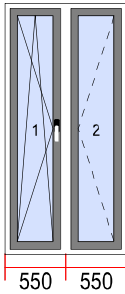

Glazing unit

1. LE 4/12/4/12/4 U=0,7

2. LE 4/12/4/12/4 U=0,7

Hardware

1. TILT&TURN L.

2. TURN R.STULP

System: SALAMANDER

Model: STREAMLINE 76

Colour: WHITE

Hardware: MACO

Seal colour: GREY

Handle: Hoppe Secustic Silver

Glazing Round/Oval
Bead:

Safety transport profile: ☒

Spacer bar: ☒

45. Dimensions [W x H]: 865 x 2295

Qty

1