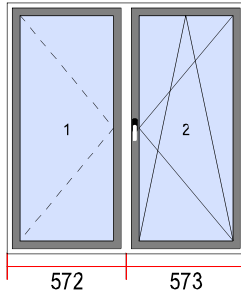

Safety transport profile:

Spacer bar:

Mis-handling:

Controlled ventilation:

View from inside

40. Dimensions [W x H]: 1145 x 1205

Qty  
2

Glazing unit