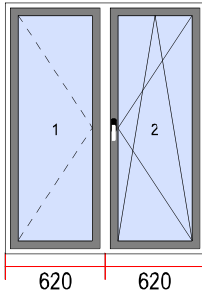

View from inside

52. Dimensions [W x H]: 1240 x 1560

Qty

1

Glazing unit

1. LE 4/16/4 U=1,0
2. LE 4/16/4 U=1,0

Hardware

1. TURN L.STULP
2. TILT&TURN R.