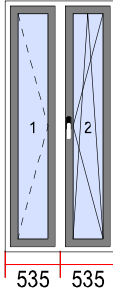

Safety transport profile:

Spacer bar:

Mis-handling:

Controlled ventilation:

View from inside

46. Dimensions [W x H]: 1070 x 2430

Qty

1