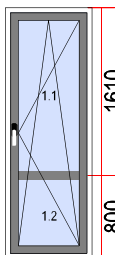

Glazing unit

- 1.1-1.2. LE 4/16/4 U=1,0

Hardware

1. TILT&TURN R.

System: ALUPLAST

Model: ID4000 Renovation 40
Recessed Style

Colour: WHITE

Hardware: MACO

Seal colour: GREY

Handle: Standard handle

HigneCovers: White

Glazing Round/Oval

Bead:

Safety transport profile: ☒

Spacer bar: ☒

View from inside