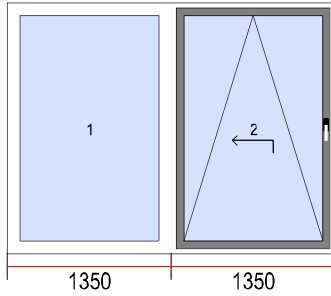

18. Dimensions [W x H]: 2700 x 2064

Qty

1

Glazing unit

1. LE 4/16/4 U=1,0
2. LE 4/16/4 U=1,0

Hardware

1. FIX FRAME
- 2.

System: ALUPLAST

Model: ID4000 Round Line

Colour: WHITE

Hardware: MACO

Seal colour: GREY

Handle: Standard handle

Glazing Round/Oval

Bead:

Safety transport profile: ☒

Spacer bar: ☒

19. Dimensions [W x H]: 1045 x 800

Qty

1