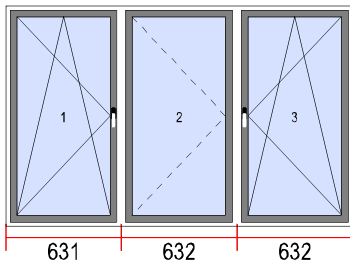

Glazing unit

1. LE 4/16/4 U=1,1
2. LE 4/16/4 U=1,1
3. LE 4/16/4 U=1,1

Hardware

1. TILT&TURN L.
2. TURN L.STULP
3. TILT&TURN R.

System: SALAMANDER

Model: SALAMANDER 76 Renovation
60

Colour: WHITE

Hardware: MACO

Seal colour: GREY

Handle: Hoppe Secustic Silver

Glazing Round/Oval

Bead:

Safety transport profile: ☒

Spacer bar: ☒

Mis-handling: ☒

Controlled ventilation: ☒

42. Dimensions [W x H]: 745 x 1205

Qty
1