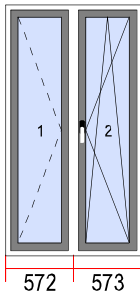

36. Infill panel Qty
1

37. Infill panel Qty
1

38. Dimensions [W x H]: 1145 x 2110 Qty
1