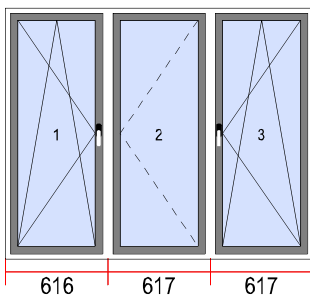

Glazing unit

1. LE 4/16/4 U=1,1
2. LE 4/16/4 U=1,1
3. LE 4/16/4 U=1,1

Hardware

1. TILT&TURN L.
2. TURN R.STULP
3. TILT&TURN R.

System: ALUPLAST

Model: ID4000 Renovation 40
Recessed Style

Colour: WHITE

Hardware: MACO

Seal colour: GREY

Handle: Hoppe Secustic White

HigneCovers: White

Glazing Round/Oval

Bead:

Safety transport profile: ☒

Spacer bar: ☒

Mis-handling: ☒

Controlled ventilation: ☒

Reduced Handle: ☒

View from inside