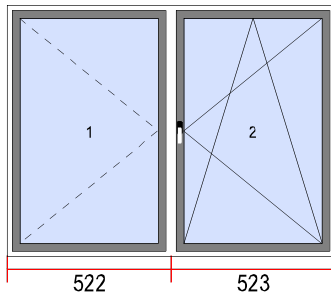

Notes: SOLD!  
VERKAUFT!  
VENDU!  
VENDUTO!

View from inside

7. Dimensions [W x H]: 910 x 1200

Qty

1

Glazing unit

1. LE 4/16/4 U=1,0

Hardware

Handle: Standard handle

Glazing Round/Oval

Bead:

Safety transport profile:

Spacer bar:

19. Dimensions [W x H]: 1045 x 800

Qty

1