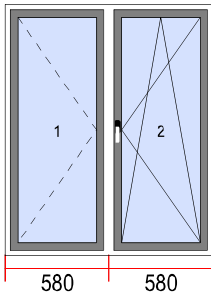

Glazing unit

1. LE 4/16/4 U=1,0
2. LE 4/16/4 U=1,0

Hardware

1. TURN L.STULP
2. TILT&TURN R.

System: ALUPLAST

Model: ID4000 Round Line

Colour: WHITE

Hardware: MACO

Seal colour: GREY

Handle: Hoppe Secustic White

HigneCovers: White

Glazing Round/Oval

Bead:

Safety transport profile: ☒

Spacer bar: ☒

Mis-handling: ☒

Controlled ventilation: ☒

54. Dimensions [W x H]: 1840 x 2400

Qty

1