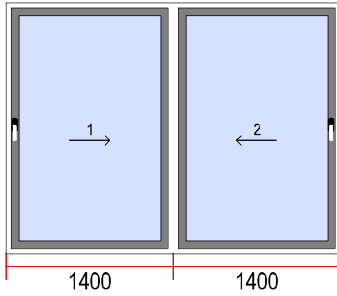

25. Dimensions [W x H]: 2800 x 2100

Qty

1

Glazing unit

1. LE 4/18/4/18/4 U=0,5
2. LE 4/18/4/18/4 U=0,5

Hardware

- 1.
- 2.

System: SALAMANDER

Safety transport profile: ☒

Seal colour: BLACK

Handle: Double side pull handle

Glazing: Round/Oval

Bead:

Notes: IT: Sistema Salamander, la porta alzante-scorrevole HST; colore insolito, non dalla gamma dei colori standard; due ante attive; maniglia passante; canalina calda distanziale nera
DE: Salamander, HST; Bikolor; zwei Aktivefluegel; Griffe - beidseitig; Warmekante in GZR schwarz
FR: Système Salamander, porte levante-coulissante HST; couleur atypique hors de la palette standard; deux vantaux actifs; double poignée; intercalaire warmedge noir
EN: Salamander lift and slide doors, colour in and out – laminate, two sashes sliding, handle in and out, warm edge spacer

SOLD!
VERKAUFT!
VENDU!
VENDUTO!

View from inside