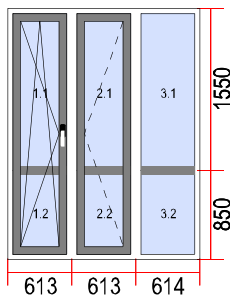

Glazing unit

- 1.1-1.2. LE 4/16/4 U=1,1
- 2.1-2.2. LE 4/16/4 U=1,1
- 3.1-3.2. LE 4/16/4 U=1,1

Hardware

1. TILT&TURN L.
2. TURN R.STULP
3. FIX FRAME

System: ALUPLAST

Model: ID4000 Renovation 40
Recessed Style

Colour: WHITE

Hardware: MACO

Seal colour: GREY

Handle: Hoppe Secustic White

HigneCovers: White

Glazing Round/Oval

Safety transport profile: ☒

Spacer bar: ☒

Mis-handling: ☒

Controlled ventilation: ☒

Aluminium Treshold: ☒

View from inside