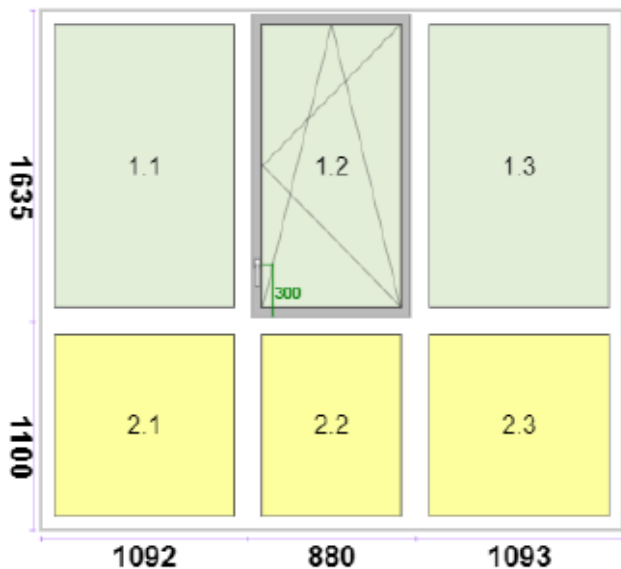

~~1440€~~

430€

Door dimensions: 1340 x 2315

[W x H]

Quantity: 1

Glazing: 1 - NO GLAZING UNIT

Fittings: 1.1 - FIX FRAME

1.2 - TURN R.

- Internal view
- 3-point lock
- Swisspacer
- Opening to the inside

Remarks:

AG/O1313

7.

PRICE:

~~2440€~~ • 1300€

Window dimensions: 3065x2735

Quantity: 1