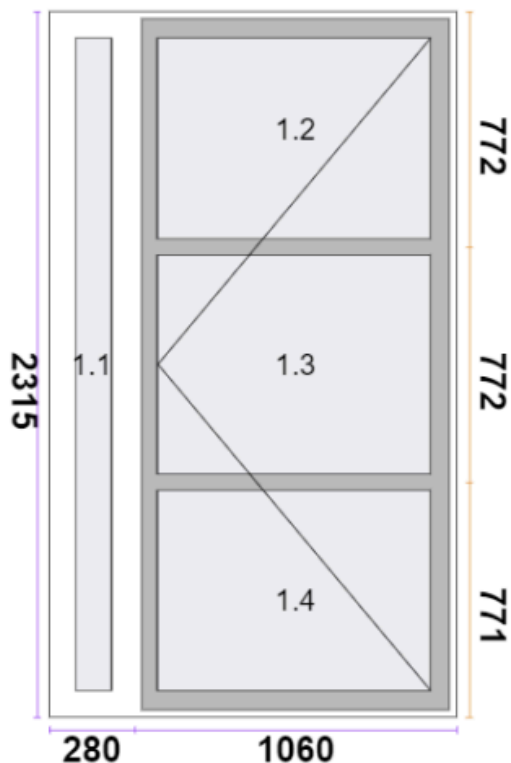

Remarks:

AF/19579

4.

**PRICE:**~~396€~~

Window dimensions: 1200 x 2600

[W x H]

Quantity: 1

Glazing: 1 - LE 4/16/4 U=1,1

Weight: 122 kg

- Transport profile
- Aluminium spacer
- Aluminium threshold

Remarks:

AH/O4O95

5.

**PRICE:**~~500€~~

Door dimensions: 905 x 2250

[W x H]

Hinge covers: White

Glazing bead: Classic

Weight: 47 kg

- Internal view
- Aluminium threshold
- Aluminium spacer
- Opening to the inside
- 5-point lock

Remarks:

AF/16324

6.

PRICE:

~~1440€~~

430€

Door dimensions: 1340 x 2315

[W x H]

Quantity: 1

Glazing: 1 - NO GLAZING UNIT

Fittings: 1.1 - FIX FRAME

1.2 - TURN R.