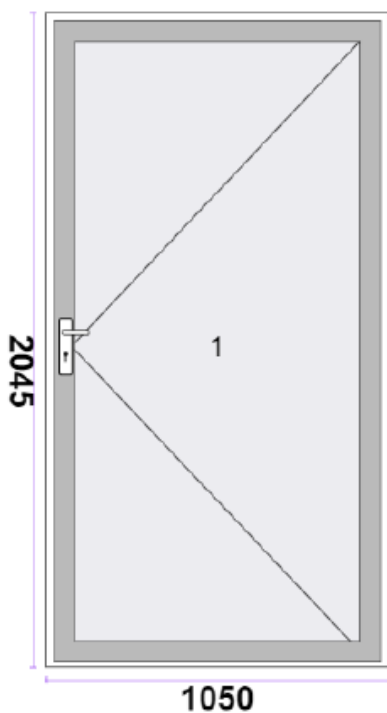

Remarks:

AF/19579

4.

**PRICE:**~~396€~~

Window dimensions: 1200 x 2600

[W x H]

Quantity: 1

Glazing: 1 - LE 4/16/4 U=1,1

~~1440€~~

430€

Door dimensions: 1340 x 2315

[W x H]

Quantity: 1

Glazing: 1 - NO GLAZING UNIT

Fittings: 1.1 - FIX FRAME

1.2 - TURN R.

Note:

AC/O7O44

8.

**PRICE:**~~480€~~

Window dimensions: 1050 x 2045

[L x H]

Quantity: 1

Glazing: 1 - NO GLAZING UNIT

Glazing bead: Classic

Weight: 49 kg

- Aluminium threshold
- 3-point lock
- Aluminium spacer
- External view
- Opening to the inside

Note:

AU/00037

9.

**PRICE:**~~112€~~

Window dimensions: 860 x 1200