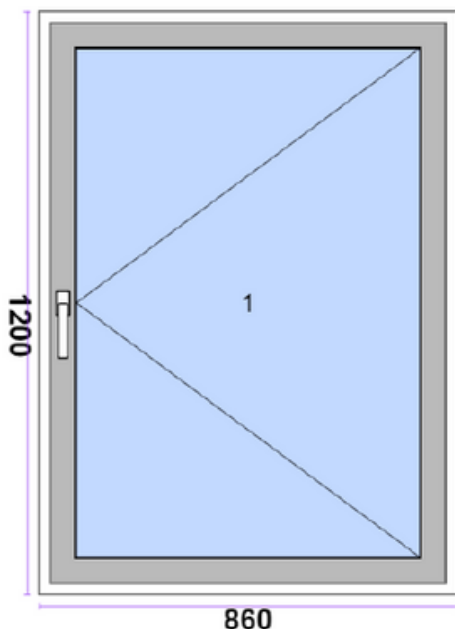

Remarks:

AF/19579

4.

**PRICE:**~~396€~~

Window dimensions: 1200 x 2600

[W x H]

Quantity: 1

Glazing: 1 - LE 4/16/4 U=1,1

~~1440€~~

430€

Door dimensions: 1340 x 2315

[W x H]

Quantity: 1

Glazing: 1 - NO GLAZING UNIT

Fittings: 1.1 - FIX FRAME

1.2 - TURN R.

Note:

AC/O7O44

8.

**PRICE:**~~480€~~

Window dimensions: 1050 x 2045

[L x H]

Quantity: 1

Glazing: 1 - NO GLAZING UNIT

Glazing bead: Classic

Weight: 49 kg

- Aluminium threshold
- 3-point lock
- Aluminium spacer
- External view
- Opening to the inside

Note:

AU/00037

9.

**PRICE:**~~112€~~

Window dimensions: 860 x 1200