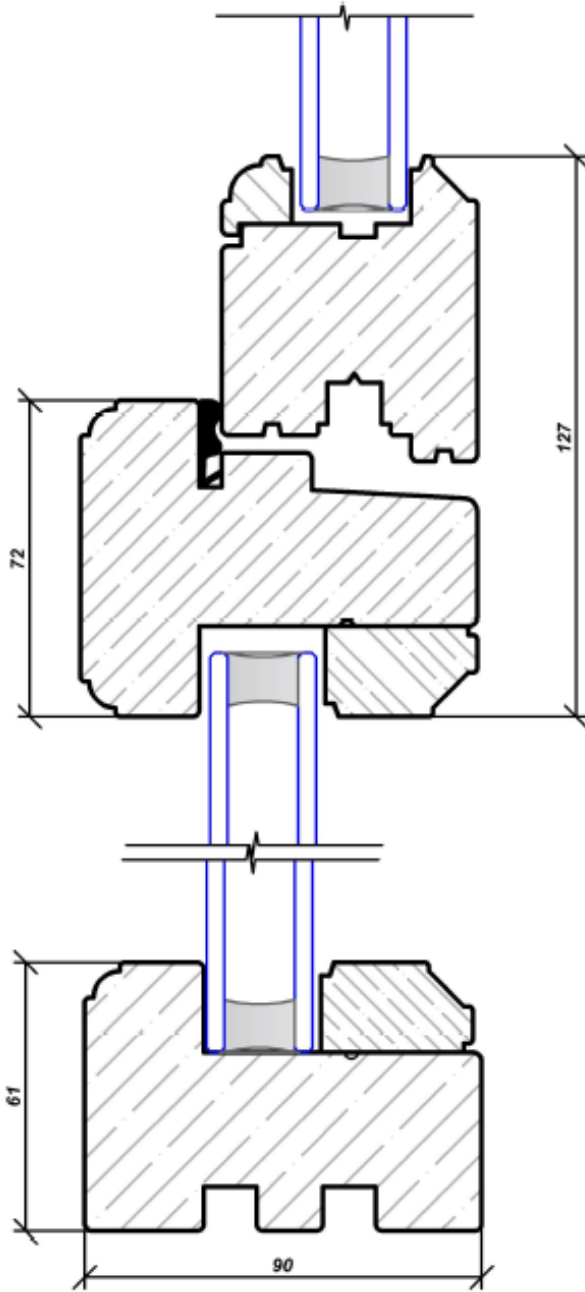

Horizontal Section

Windows type: **Flush Casement**

Drawing Name: **Sections & Openings**

Scale: **1:2 & 1:20**

Bay Window Detail

Bay Window Detail

Windows type: **Flush Casement**

Drawing Name: **Bay Windows - Sheet 1**

Scale: **1:2**

Crossbar Type I

Crossbar Type II

Vertical Mullion

Windows type: **Flush Casement**

Drawing Name: **Bars**

Scale: **1:2**

Fixed Glazing

Glazing Bar

Windows type: **Flush Casement**

Drawing Name: **Bottom Fix**

Scale: **1:2**

Windows type: **Flush Casement**

Drawing Name: **External Window Sill**

Scale: **1:2 & 1:20**