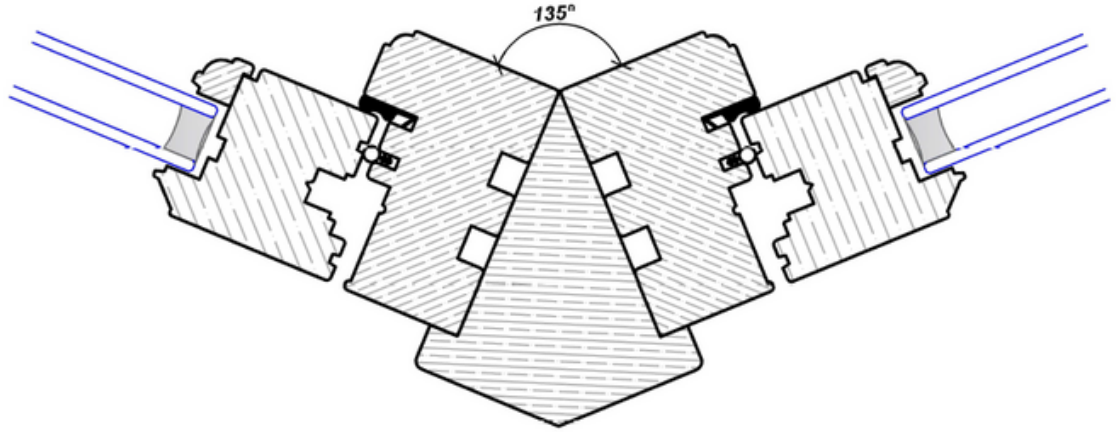

Horizontal Section

Windows type: **Flush Casement**

Drawing Name: **Sections & Openings**

Scale: **1:2 & 1:20**

Bay Window Detail

Bay Window Detail

Windows type: **Flush Casement**

Drawing Name: **Bay Windows - Sheet 1**

Scale: **1:2**

Crossbar Type I

Crossbar Type II

Vertical Mullion

Windows type: **Flush Casement**

Drawing Name: **Bars**

Scale: **1:2**

Fixed Glazing

Glazing Bar

Windows type: **Flush Casement**

Drawing Name: **Bottom Fix**

Scale: **1:2**

Windows type: **Flush Casement**

Drawing Name: **External Window Sill**

Scale: **1:2 & 1:20**