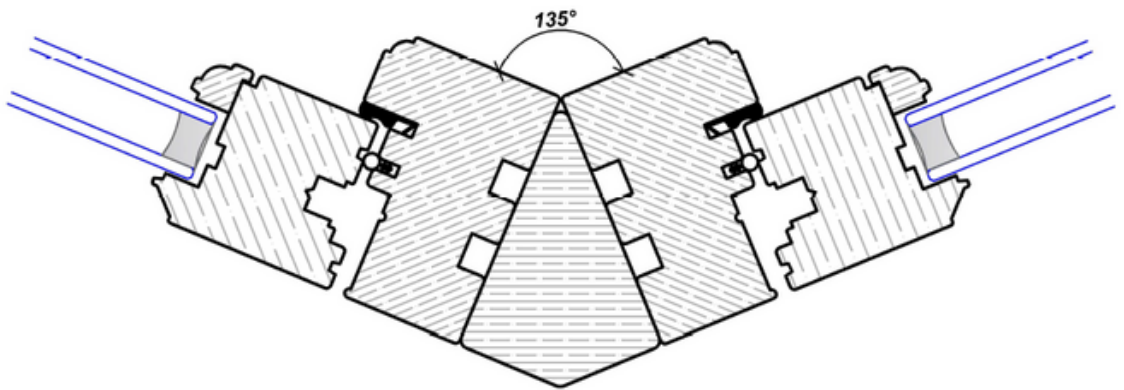

Horizontal Section

Windows type: **Flush Casement**

Drawing Name: **Sections & Openings**

Scale: **1:2 & 1:20**

Bay Window Detail

Bay Window Detail

Windows type: **Flush Casement**

Drawing Name: **Bay Windows - Sheet 1**

Scale: **1:2**

Crossbar Type I

Crossbar Type II

Vertical Mullion

Windows type: **Flush Casement**

Drawing Name: **Bars**

Scale: **1:2**

Fixed Glazing

Glazing Bar

Windows type: **Flush Casement**

Drawing Name: **Bottom Fix**

Scale: **1:2**

Windows type: **Flush Casement**

Drawing Name: **External Window Sill**

Scale: **1:2 & 1:20**