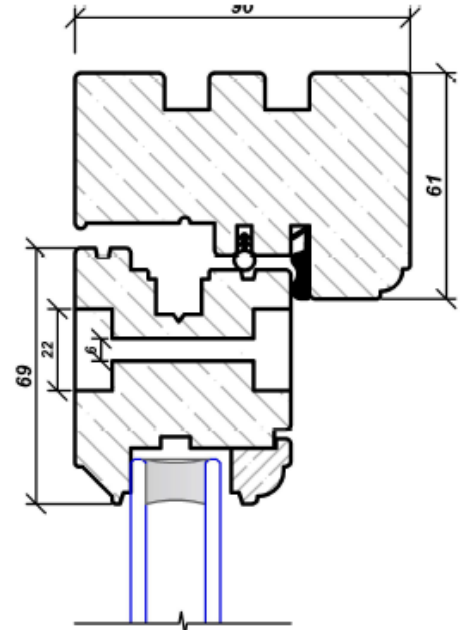

T: +48 32 726 72 04

www.aikondistribution.com

CASEMENT WINDOWS

Vertical Section

Trickle Vent Head

Opening Actions

Top Hung

Side Hung

Horizontal Section

Windows type: **Flush Casement**

Drawing Name: **Sections & Openings**

Scale: **1:2 & 1:20**

Bay Window Detail

Bay Window Detail

Windows type: **Flush Casement**

Drawing Name: **Bay Windows - Sheet 1**

Scale: **1:2**

Crossbar Type I

Crossbar Type II

Vertical Mullion

Windows type: **Flush Casement**

Drawing Name: **Bars**

Scale: **1:2**

Fixed Glazing

Glazing Bar

Windows type: **Flush Casement**

Drawing Name: **Bottom Fix**

Scale: **1:2**

Windows type: **Flush Casement**

Drawing Name: **External Window Sill**

Scale: **1:2 & 1:20**