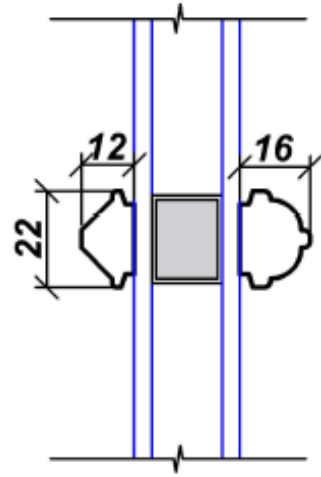

Horizontal Section

Windows type: **Flush Casement**

Drawing Name: **Sections & Openings**

Scale: **1:2 & 1:20**

Bay Window Detail

Bay Window Detail

Windows type: **Flush Casement**

Drawing Name: **Bay Windows - Sheet 1**

Scale: **1:2**

Crossbar Type I

Crossbar Type II

Vertical Mullion

Windows type: **Flush Casement**

Drawing Name: **Bars**

Scale: **1:2**

Fixed Glazing

Glazing Bar

Windows type: **Flush Casement**

Drawing Name: **Bottom Fix**

Scale: **1:2**

Windows type: **Flush Casement**

Drawing Name: **External Window Sill**

Scale: **1:2 & 1:20**