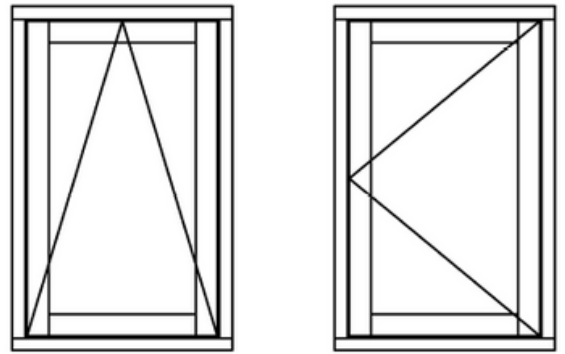

T: +48 32 726 72 04

www.aikondistribution.com

CASEMENT WINDOWS

Vertical Section

Trickle Vent Head

Opening Actions

Top Hung

Side Hung

Horizontal Section

Windows type: **Flush Casement**

Drawing Name: **Sections & Openings**

Scale: **1:2 & 1:20**

Bay Window Detail

Bay Window Detail

Windows type: **Flush Casement**

Drawing Name: **Bay Windows - Sheet 1**

Scale: **1:2**

Crossbar Type I

Crossbar Type II

Vertical Mullion

Windows type: **Flush Casement**

Drawing Name: **Bars**

Scale: **1:2**

Fixed Glazing

Glazing Bar

Windows type: **Flush Casement**

Drawing Name: **Bottom Fix**

Scale: **1:2**

Windows type: **Flush Casement**

Drawing Name: **External Window Sill**

Scale: **1:2 & 1:20**