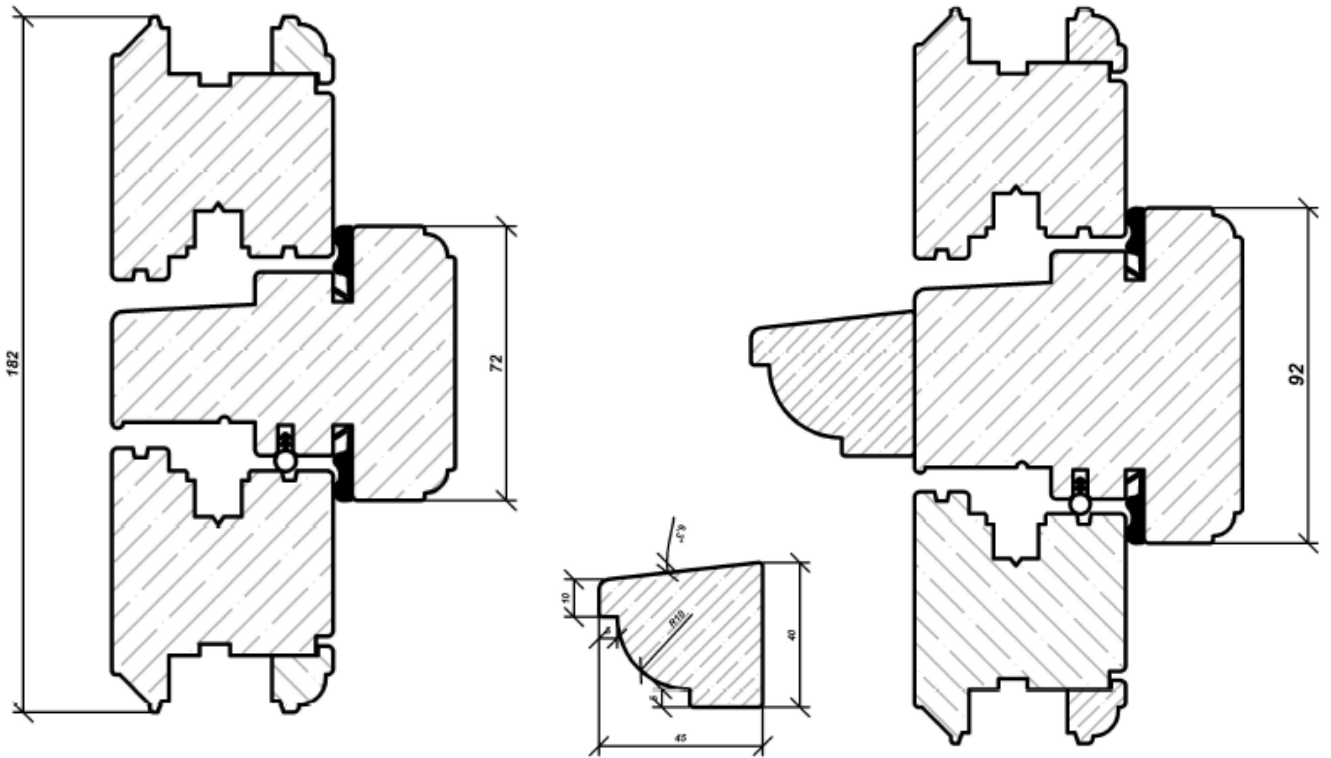

Horizontal Section

Windows type: **Flush Casement**

Drawing Name: **Sections & Openings**

Scale: **1:2 & 1:20**

Bay Window Detail

Bay Window Detail

Windows type: **Flush Casement**

Drawing Name: **Bay Windows - Sheet 1**

Scale: **1:2**

Crossbar Type I

Crossbar Type II

Vertical Mullion

Windows type: **Flush Casement**

Drawing Name: **Bars**

Scale: **1:2**

Fixed Glazing

Glazing Bar

Windows type: **Flush Casement**

Drawing Name: **Bottom Fix**

Scale: **1:2**

Windows type: **Flush Casement**

Drawing Name: **External Window Sill**

Scale: **1:2 & 1:20**