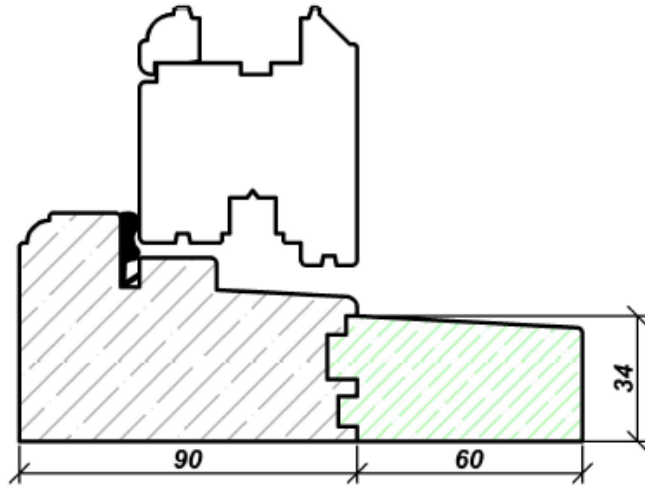

Horizontal Section

Windows type: **Flush Casement**

Drawing Name: **Sections & Openings**

Scale: **1:2 & 1:20**

Bay Window Detail

Bay Window Detail

Windows type: **Flush Casement**

Drawing Name: **Bay Windows - Sheet 1**

Scale: **1:2**

Crossbar Type I

Crossbar Type II

Vertical Mullion

Windows type: **Flush Casement**

Drawing Name: **Bars**

Scale: **1:2**

Fixed Glazing

Glazing Bar

Windows type: **Flush Casement**

Drawing Name: **Bottom Fix**

Scale: **1:2**

Windows type: **Flush Casement**

Drawing Name: **External Window Sill**

Scale: **1:2 & 1:20**