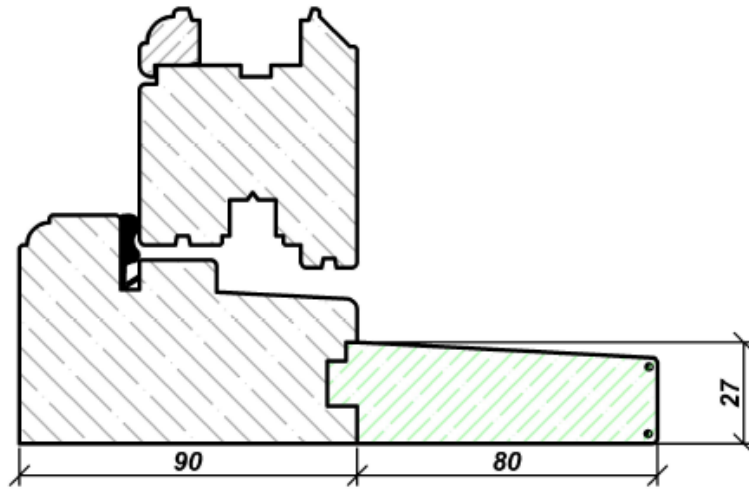

Horizontal Section

Windows type: **Flush Casement**

Drawing Name: **Sections & Openings**

Scale: **1:2 & 1:20**

Bay Window Detail

Bay Window Detail

Windows type: **Flush Casement**

Drawing Name: **Bay Windows - Sheet 1**

Scale: **1:2**

Crossbar Type I

Crossbar Type II

Vertical Mullion

Windows type: **Flush Casement**

Drawing Name: **Bars**

Scale: **1:2**

Fixed Glazing

Glazing Bar

Windows type: **Flush Casement**

Drawing Name: **Bottom Fix**

Scale: **1:2**

Windows type: **Flush Casement**

Drawing Name: **External Window Sill**

Scale: **1:2 & 1:20**