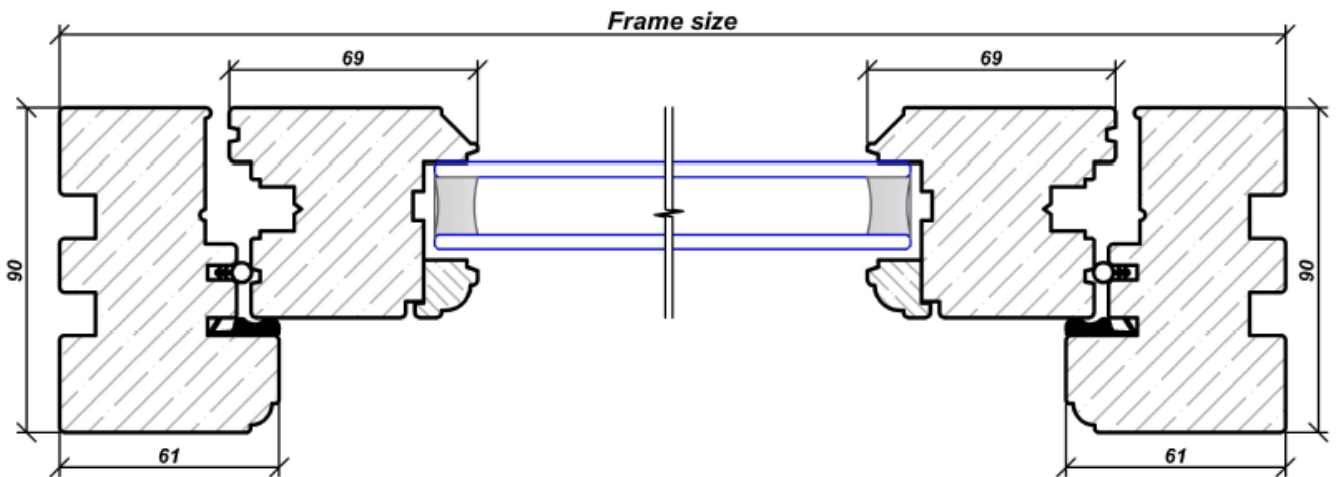

T: +48 32 726 72 04

www.aikondistribution.com

CASEMENT WINDOWS

Vertical Section

Trickle Vent Head

Opening Actions

Top Hung

Side Hung

Horizontal Section

Windows type: **Flush Casement**

Drawing Name: **Sections & Openings**

Scale: **1:2 & 1:20**

Bay Window Detail

Bay Window Detail

Windows type: **Flush Casement**

Drawing Name: **Bay Windows - Sheet 1**

Scale: **1:2**

Crossbar Type I

Crossbar Type II

Vertical Mullion

Windows type: **Flush Casement**

Drawing Name: **Bars**

Scale: **1:2**

Fixed Glazing

Glazing Bar

Windows type: **Flush Casement**

Drawing Name: **Bottom Fix**

Scale: **1:2**

Windows type: **Flush Casement**

Drawing Name: **External Window Sill**

Scale: **1:2 & 1:20**