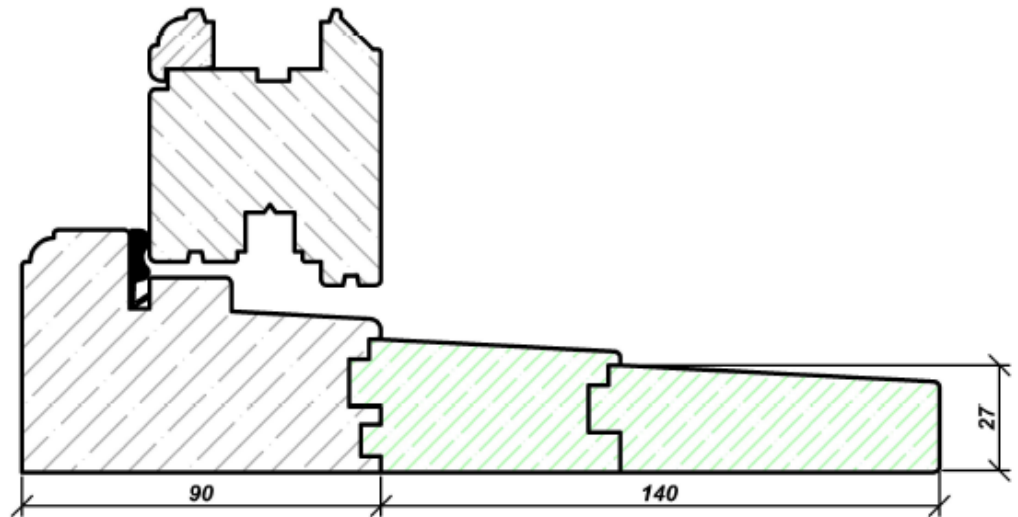

Horizontal Section

Windows type: **Flush Casement**

Drawing Name: **Sections & Openings**

Scale: **1:2 & 1:20**

Bay Window Detail

Bay Window Detail

Windows type: **Flush Casement**

Drawing Name: **Bay Windows - Sheet 1**

Scale: **1:2**

Crossbar Type I

Crossbar Type II

Vertical Mullion

Windows type: **Flush Casement**

Drawing Name: **Bars**

Scale: **1:2**

Fixed Glazing

Glazing Bar

Windows type: **Flush Casement**

Drawing Name: **Bottom Fix**

Scale: **1:2**

Windows type: **Flush Casement**

Drawing Name: **External Window Sill**

Scale: **1:2 & 1:20**