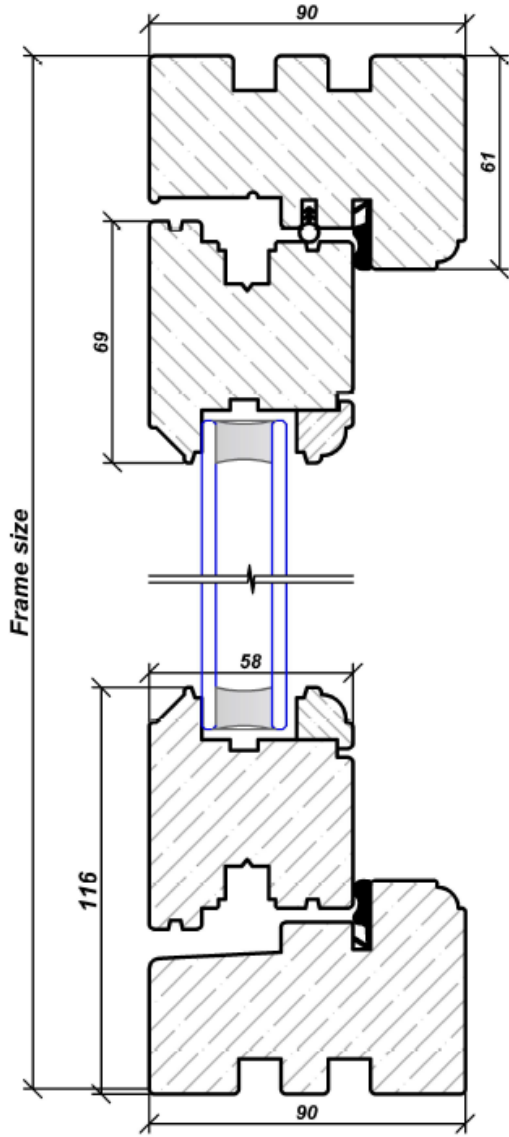

T: +48 32 726 72 04

www.aikondistribution.com

CASEMENT WINDOWS

Vertical Section

Trickle Vent Head

Opening Actions

Top Hung

Side Hung

Horizontal Section

Windows type: **Flush Casement**

Drawing Name: **Sections & Openings**

Scale: **1:2 & 1:20**

Bay Window Detail

Bay Window Detail

Windows type: **Flush Casement**

Drawing Name: **Bay Windows - Sheet 1**

Scale: **1:2**

Crossbar Type I

Crossbar Type II

Vertical Mullion

Windows type: **Flush Casement**

Drawing Name: **Bars**

Scale: **1:2**

Fixed Glazing

Glazing Bar

Windows type: **Flush Casement**

Drawing Name: **Bottom Fix**

Scale: **1:2**

Windows type: **Flush Casement**

Drawing Name: **External Window Sill**

Scale: **1:2 & 1:20**