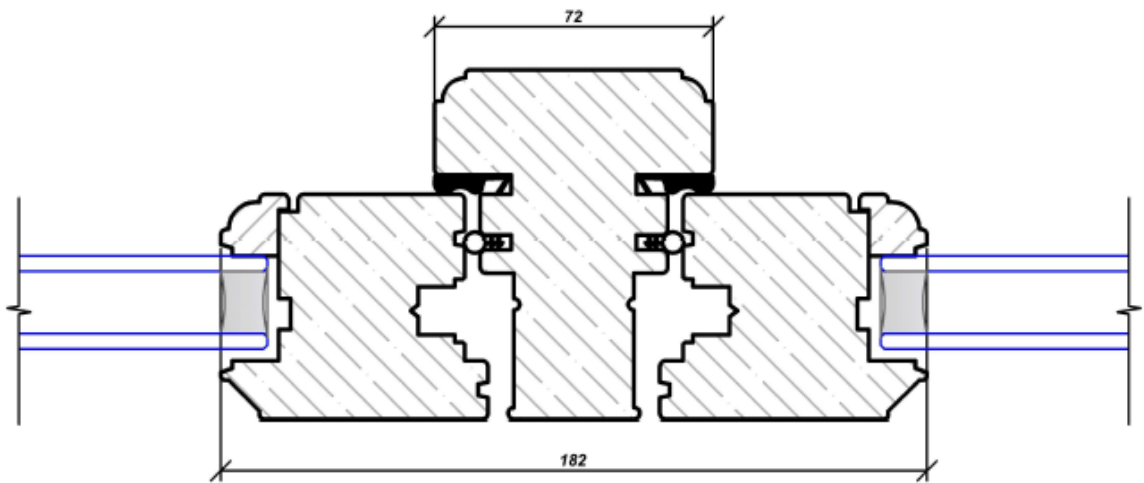

Horizontal Section

Windows type: **Flush Casement**

Drawing Name: **Sections & Openings**

Scale: **1:2 & 1:20**

Bay Window Detail

Bay Window Detail

Windows type: **Flush Casement**

Drawing Name: **Bay Windows - Sheet 1**

Scale: **1:2**

Crossbar Type I

Crossbar Type II

Vertical Mullion

Windows type: **Flush Casement**

Drawing Name: **Bars**

Scale: **1:2**

Fixed Glazing

Glazing Bar

Windows type: **Flush Casement**

Drawing Name: **Bottom Fix**

Scale: **1:2**

Windows type: **Flush Casement**

Drawing Name: **External Window Sill**

Scale: **1:2 & 1:20**