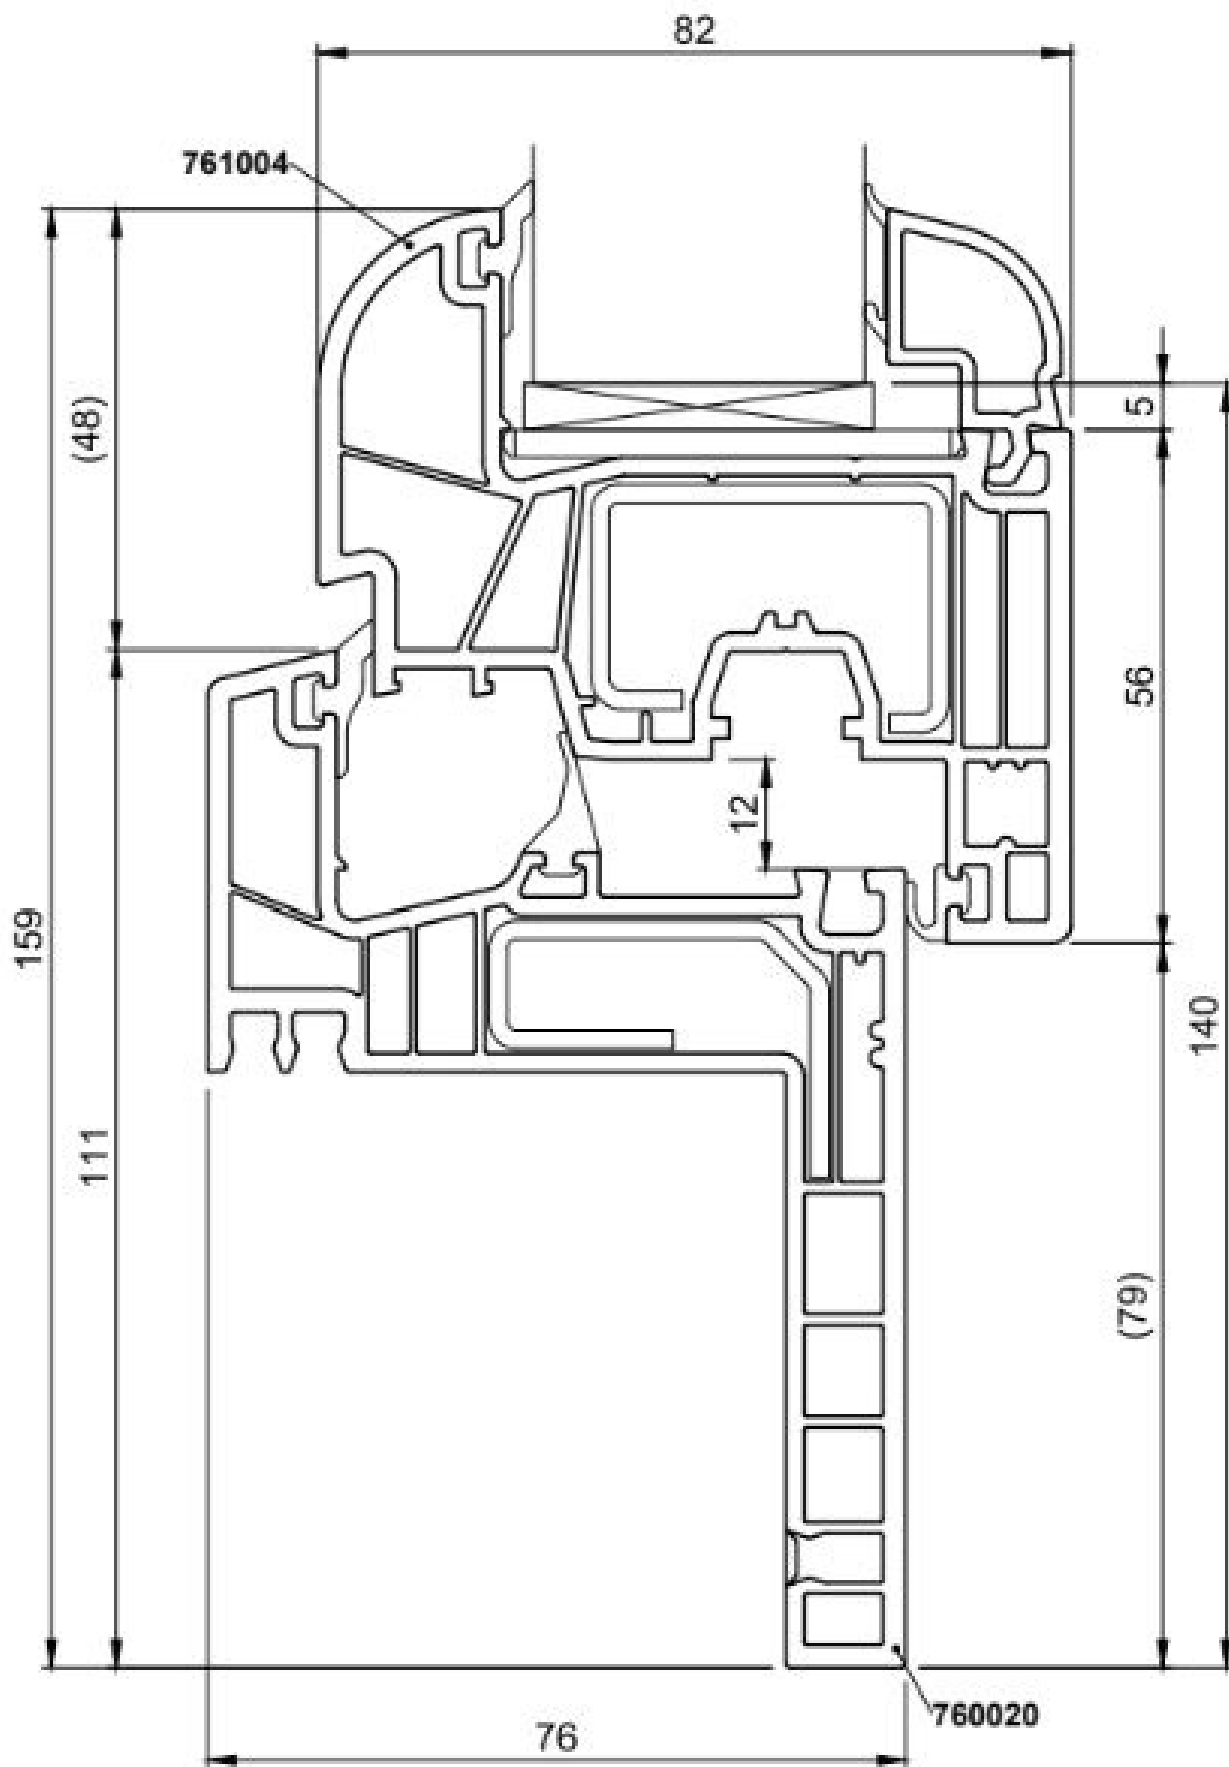

Salamander greenEvolution RESTAURO MD 65 mm - ANTA ROUND LINE

Salamander greenEvolution RESTAURO MD 65 mm - ANTA CLASSIC

Salamander greenEvolution RESTAURO MD 35 mm - ANTA ROUND LINE

Salamander greenEvolution RESTAURO MD 35 mm - ANTA CLASSIC