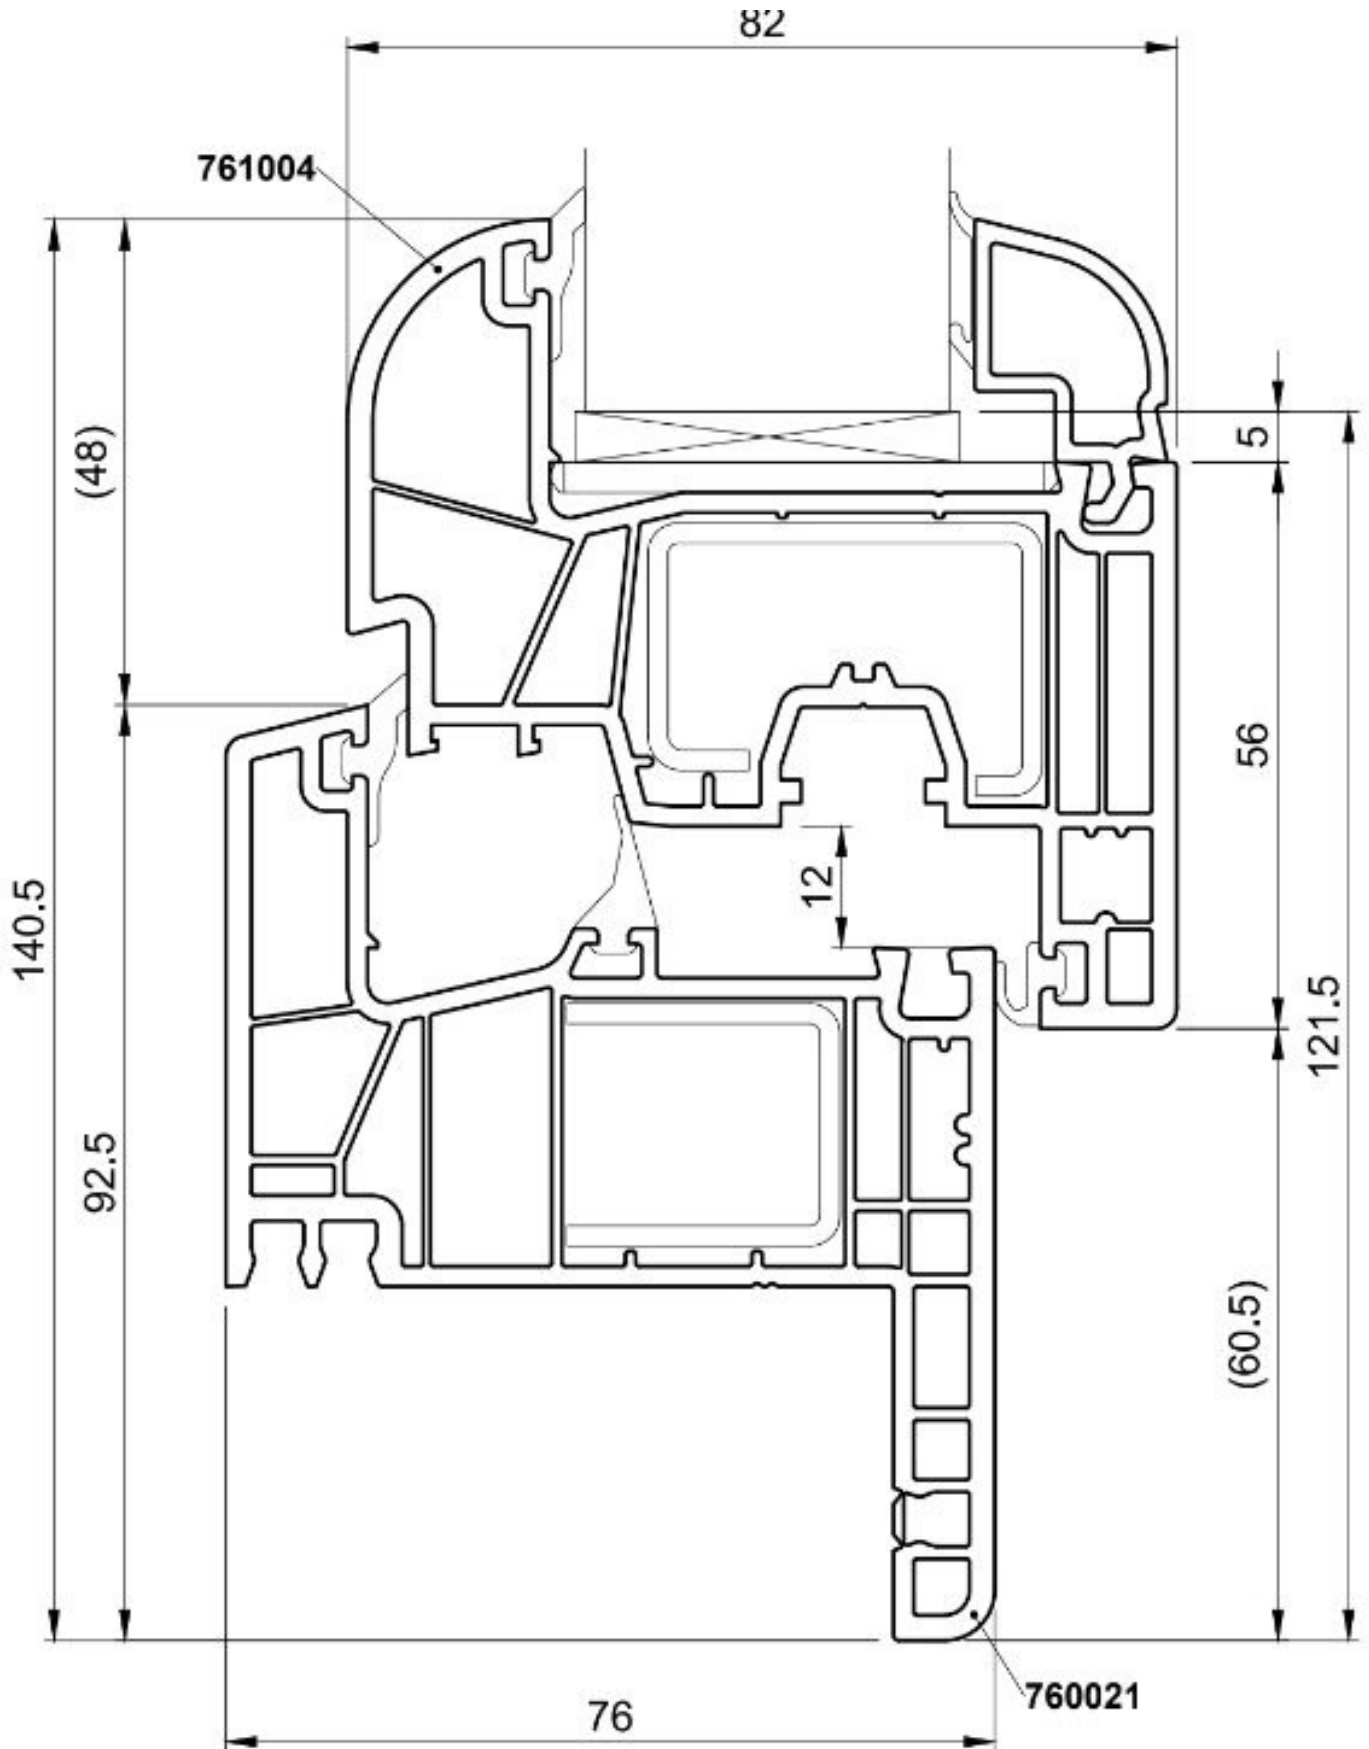

Salamander greenEvolution RESTAURO MD 65 mm - ANTA ROUND LINE

Salamander greenEvolution RESTAURO MD 65 mm - ANTA CLASSIC

Salamander greenEvolution RESTAURO MD 35 mm - ANTA ROUND LINE

Salamander greenEvolution RESTAURO MD 35 mm - ANTA CLASSIC