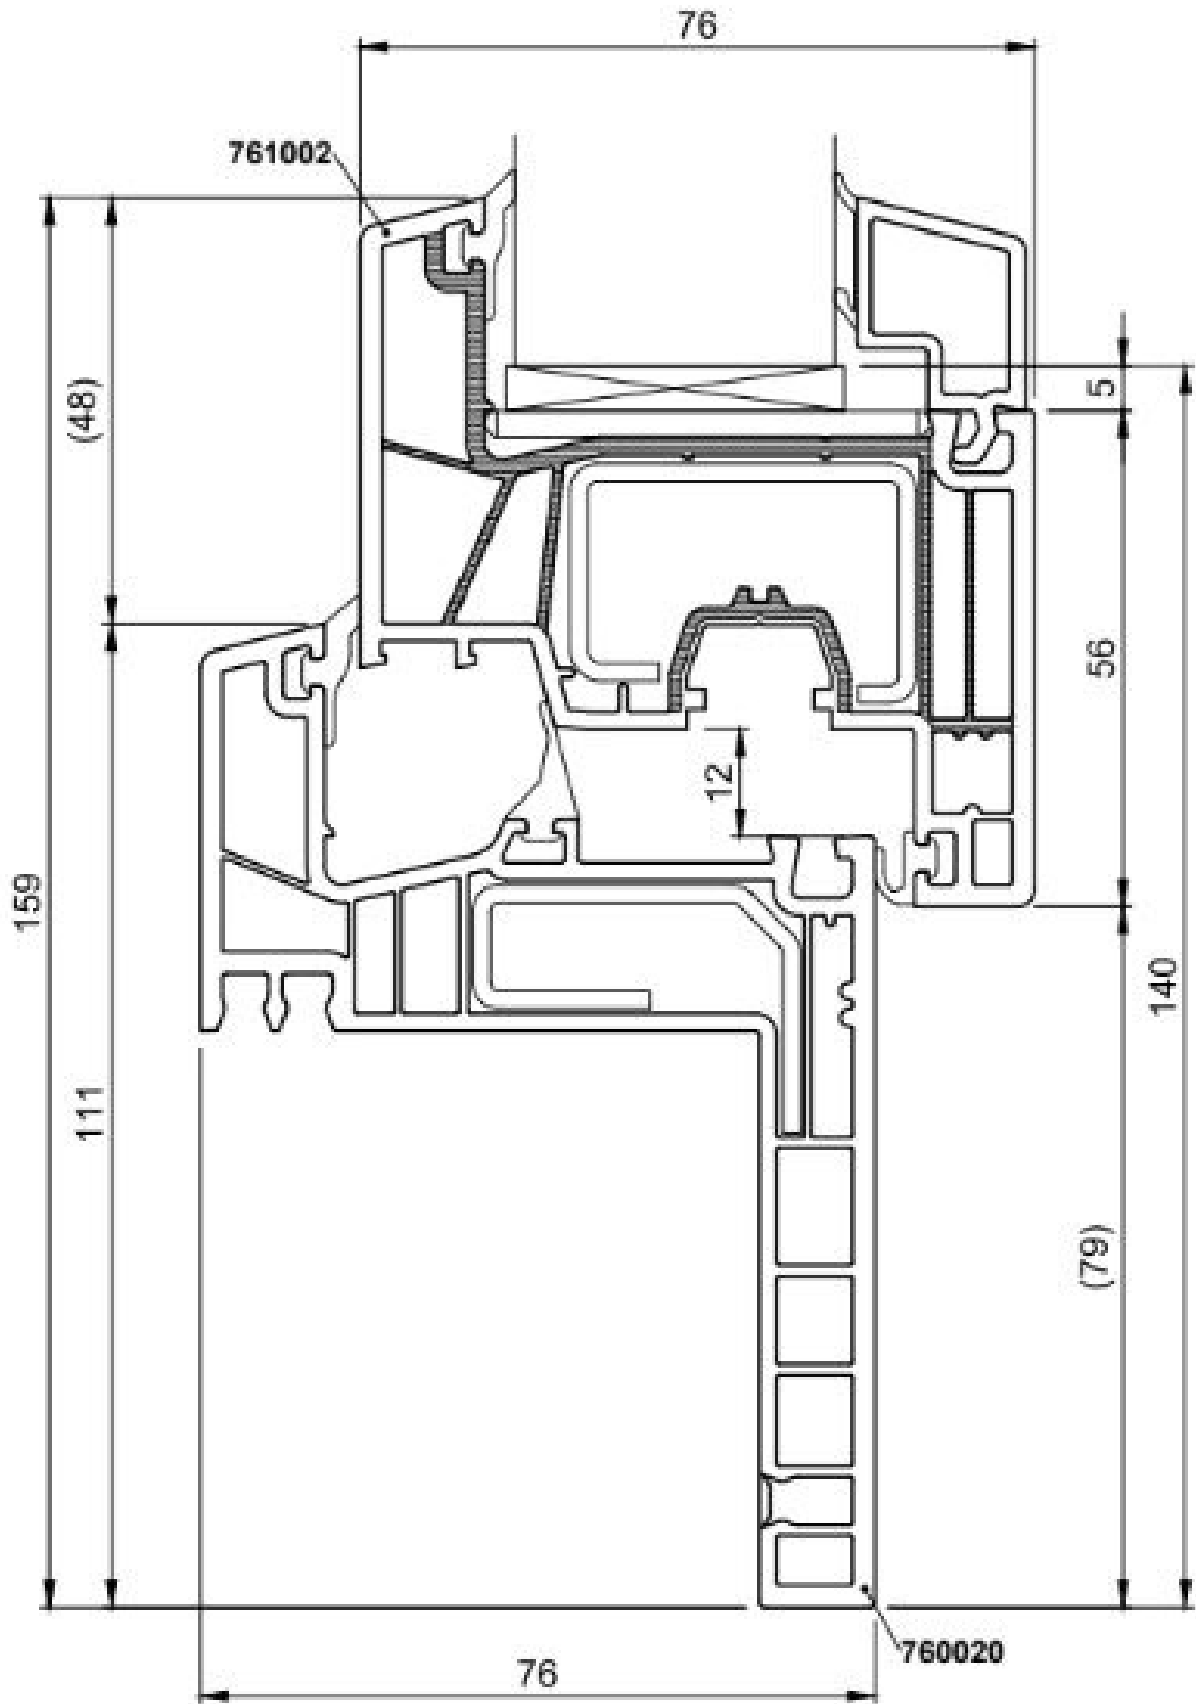

Salamander greenEvolution RESTAURO MD 65 mm - ANTA ROUND LINE

Salamander greenEvolution RESTAURO MD 65 mm - ANTA CLASSIC

Salamander greenEvolution RESTAURO MD 35 mm - ANTA ROUND LINE

Salamander greenEvolution RESTAURO MD 35 mm - ANTA CLASSIC