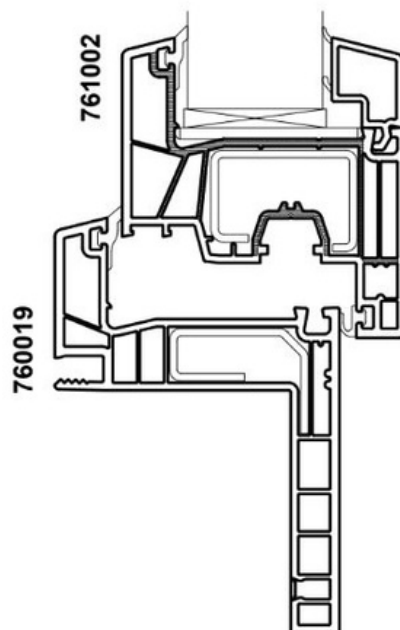

Salamander greenEvolution RESTAURO AD 65 mm - ANTA ROUND LINE

Salamander greenEvolution RESTAURO AD 65 mm - ANTA CLASSIC

Salamander greenEvolution RESTAURO AD 35 mm - ANTA ROUND LINE

Salamander greenEvolution RESTAURO AD 35 mm - ANTA CLASSIC