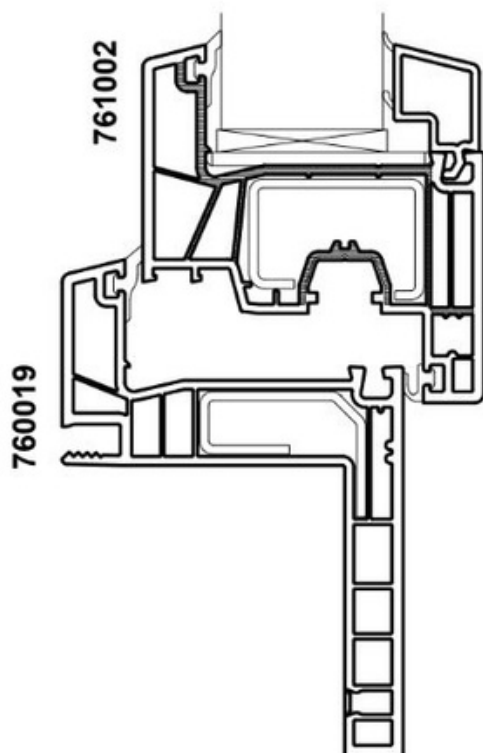

Salamander greenEvolution RESTAURO AD 65 mm - ANTA ROUND LINE

Salamander greenEvolution RESTAURO AD 65 mm - ANTA CLASSIC

Salamander greenEvolution RESTAURO AD 35 mm - ANTA ROUND LINE

Salamander greenEvolution RESTAURO AD 35 mm - ANTA CLASSIC