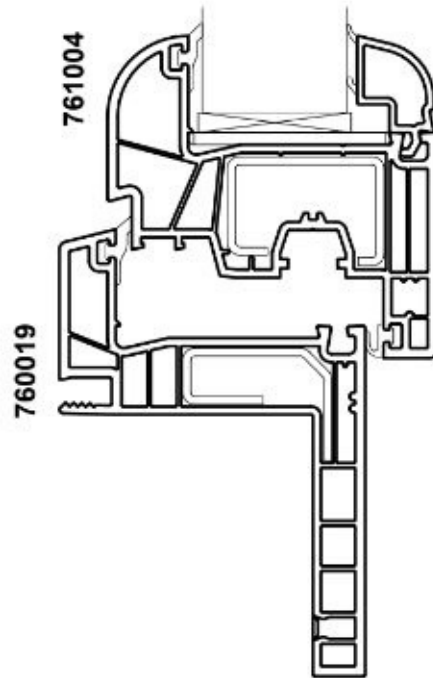

Salamander greenEvolution RESTAURO AD 65 mm - ANTA ROUND LINE

Salamander greenEvolution RESTAURO AD 65 mm - ANTA CLASSIC

Salamander greenEvolution RESTAURO AD 35 mm - ANTA ROUND LINE

Salamander greenEvolution RESTAURO AD 35 mm - ANTA CLASSIC