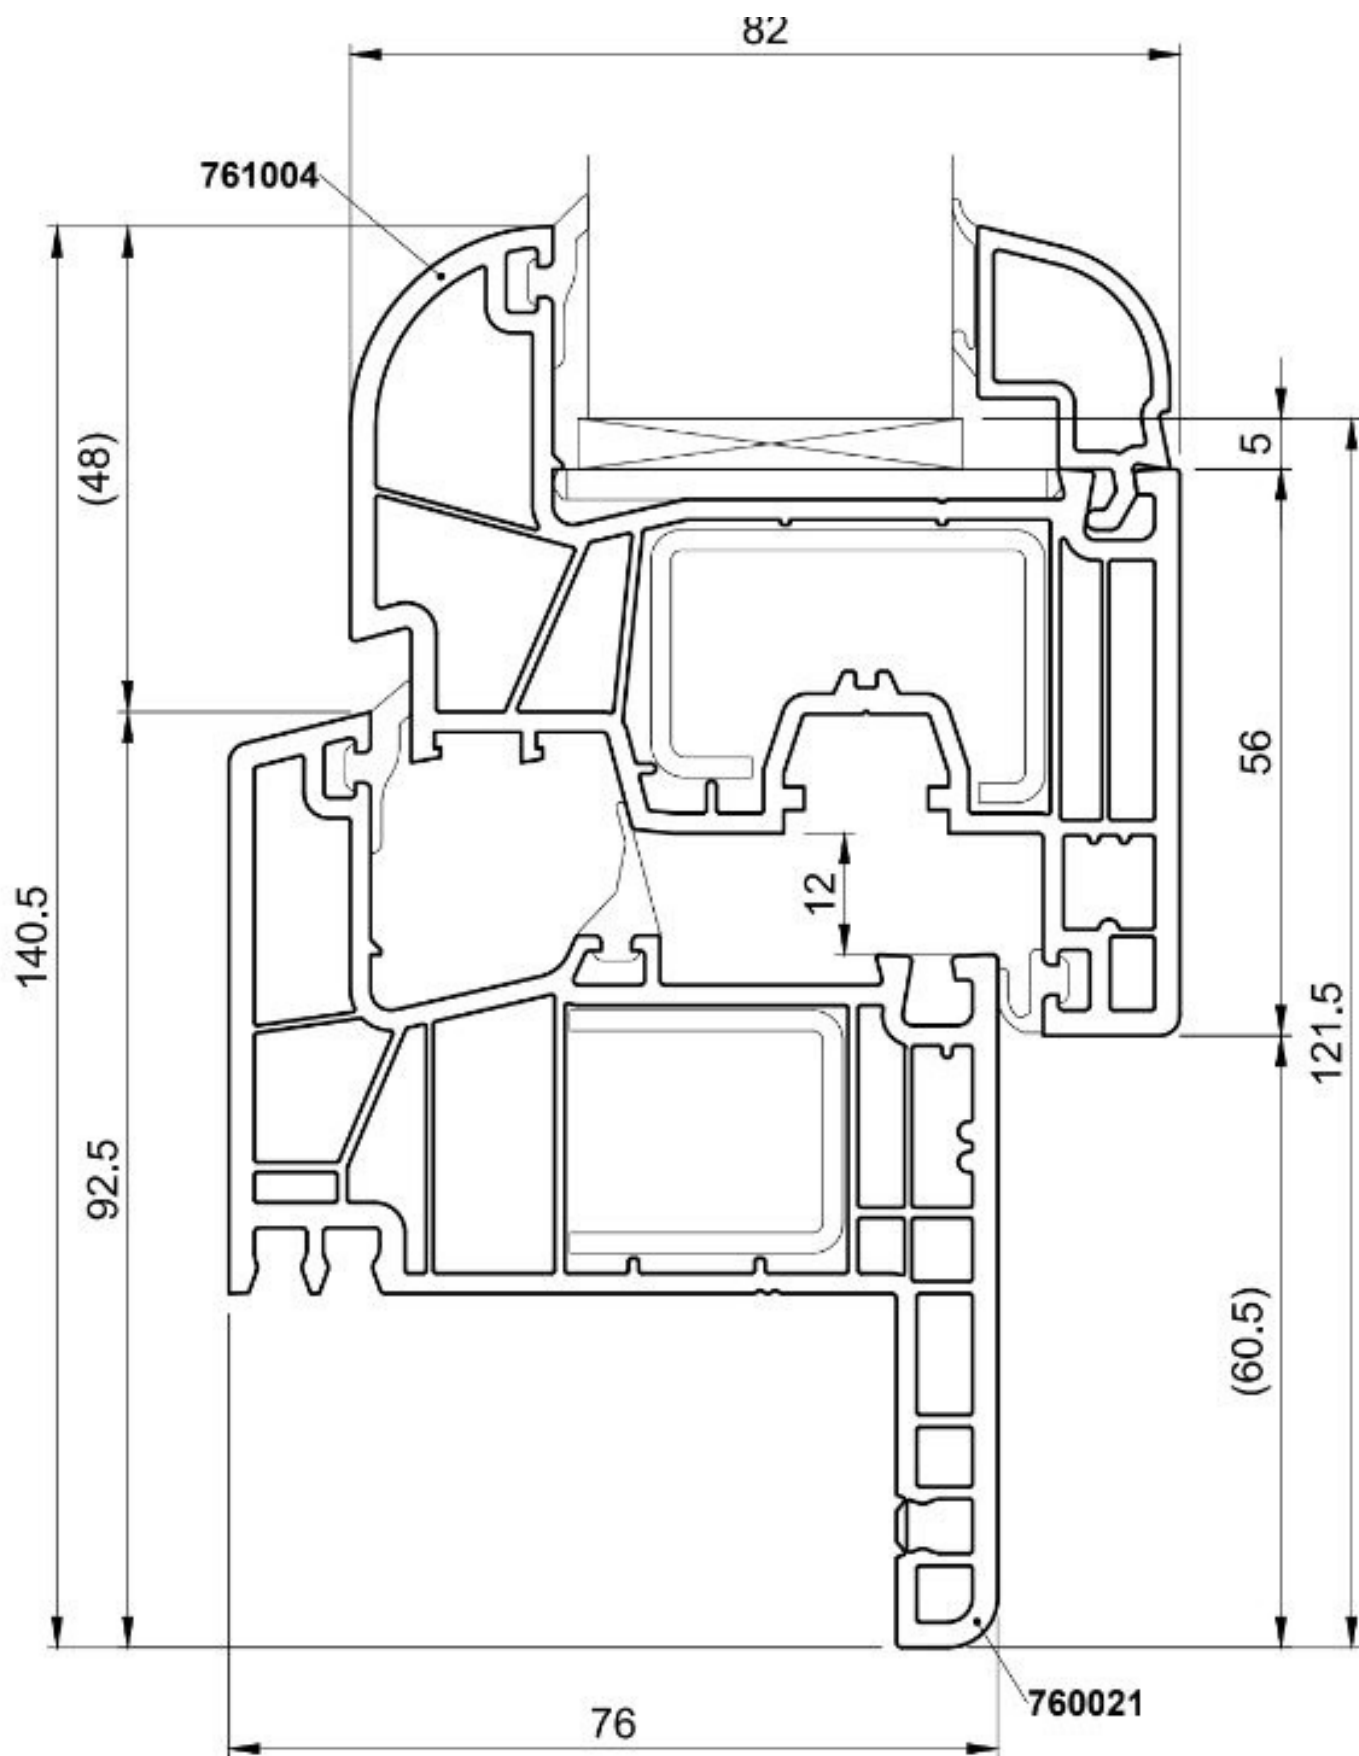

Salamander greenEvolution RENOVATION MD 65 mm - roundline window sash

Salamander greenEvolution RENOVATION MD 65 mm - straight window sash

Salamander greenEvolution RENOVATION MD 35 mm - roundline window sash

Salamander greenEvolution RENOVATION MD 35 mm - straight window sash