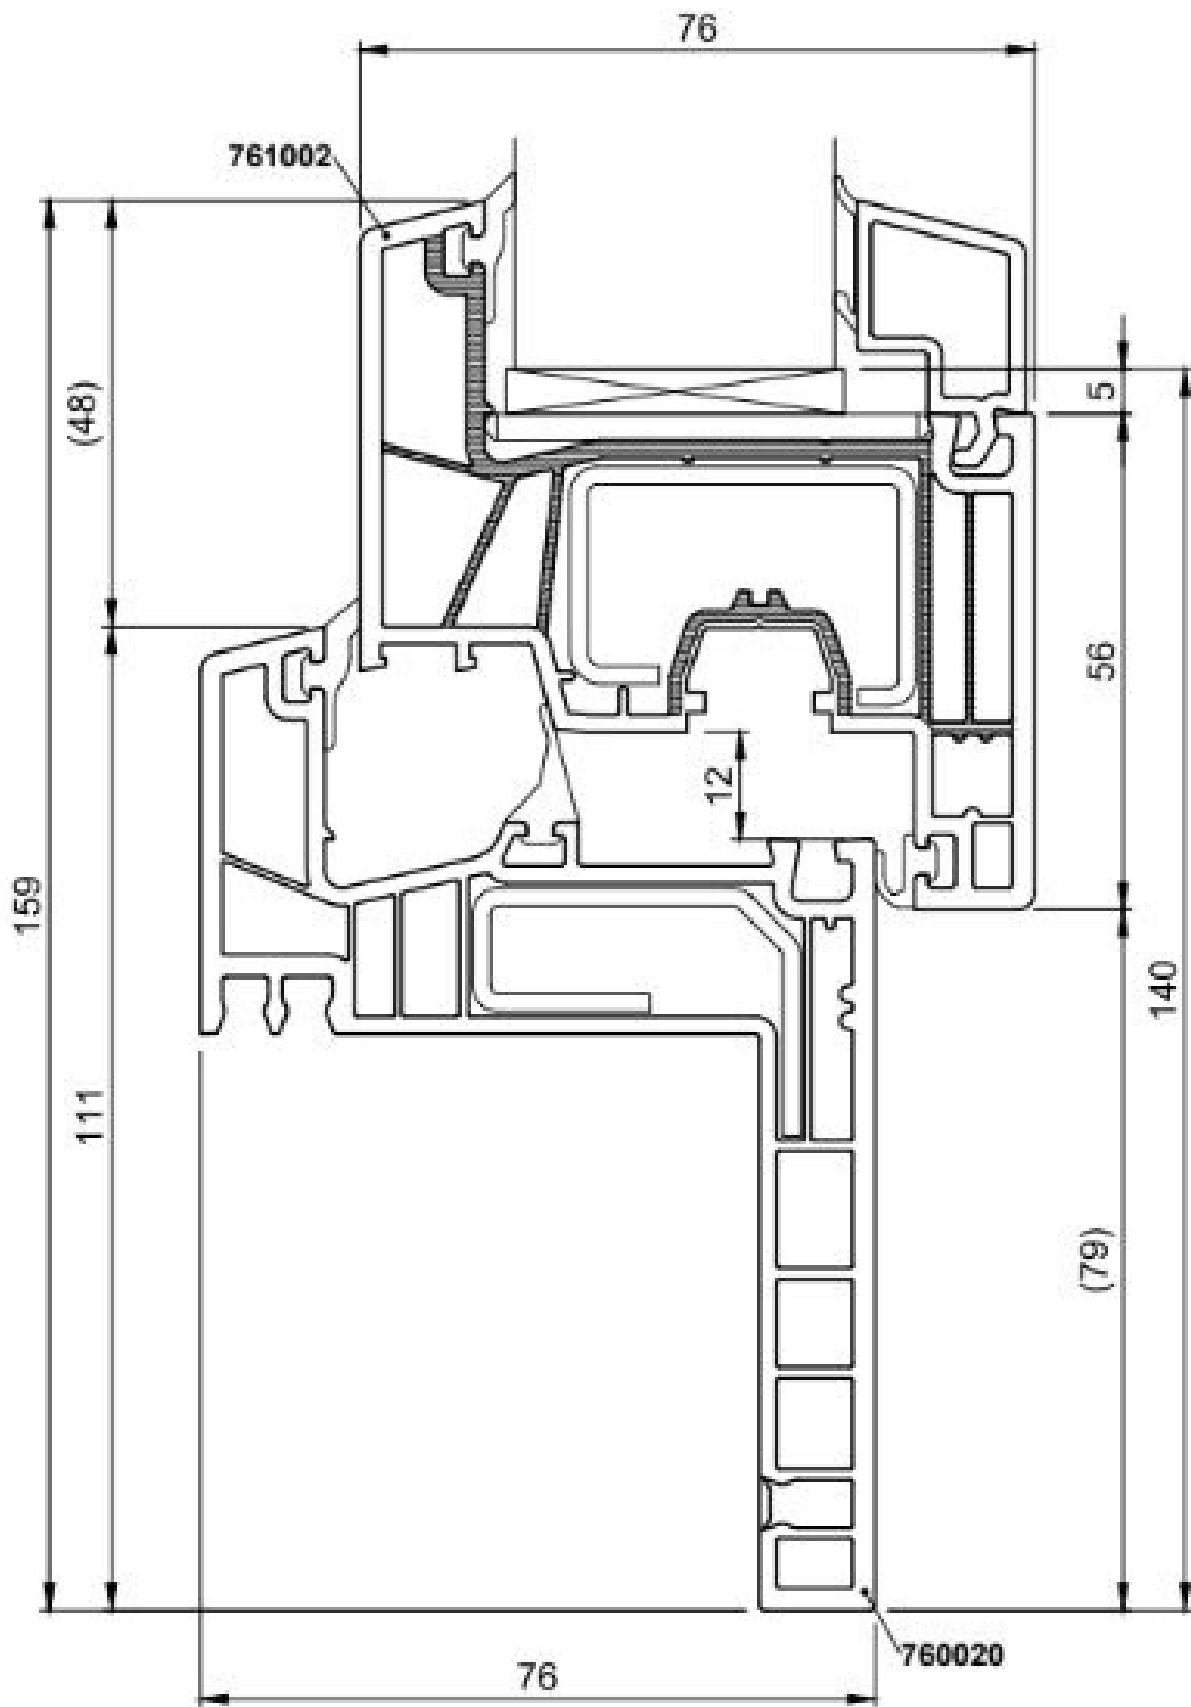

Salamander greenEvolution RENOVATION MD 65 mm - roundline window sash

Salamander greenEvolution RENOVATION MD 65 mm - straight window sash

Salamander greenEvolution RENOVATION MD 35 mm - roundline window sash

Salamander greenEvolution RENOVATION MD 35 mm - straight window sash