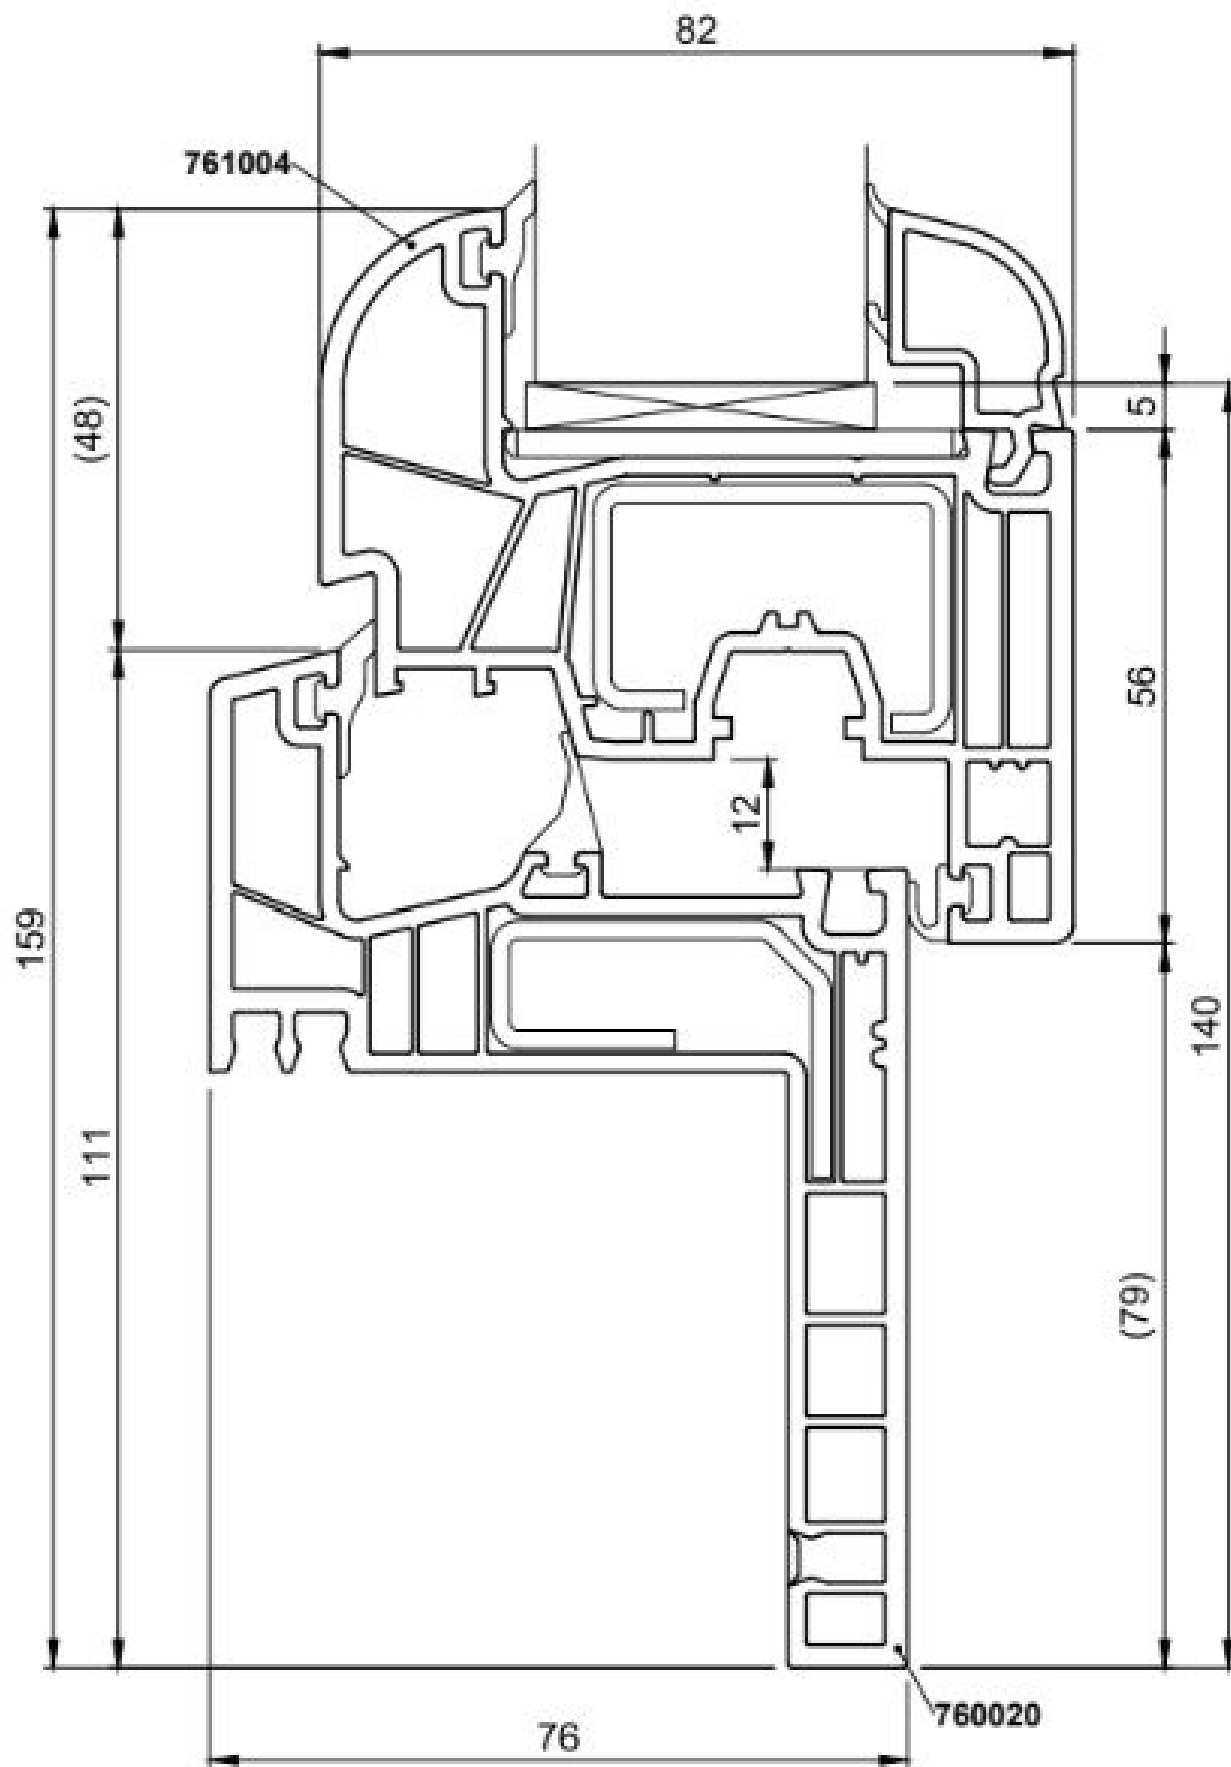

Salamander greenEvolution RENOVATION MD 65 mm - roundline window sash

Salamander greenEvolution RENOVATION MD 65 mm - straight window sash

Salamander greenEvolution RENOVATION MD 35 mm - roundline window sash

Salamander greenEvolution RENOVATION MD 35 mm - straight window sash