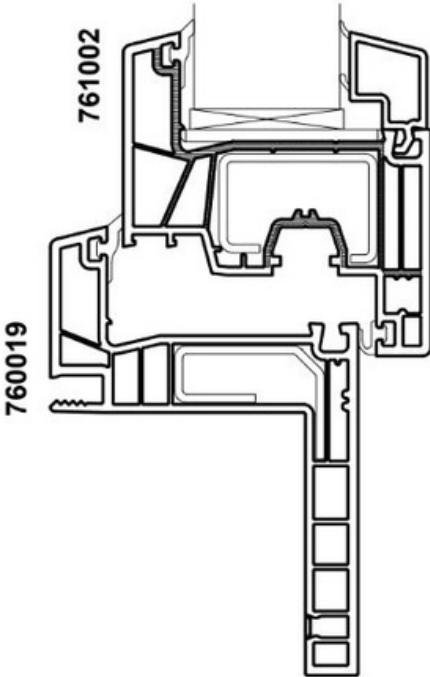

Salamander greenEvolution RENOVATION AD 65 mm - roundline window sash

Salamander greenEvolution RENOVATION AD 65 mm - straight window sash

Salamander greenEvolution RENOVATION AD 35 mm - roundline window sash

Salamander greenEvolution RENOVATION AD 35 mm - straight window sash