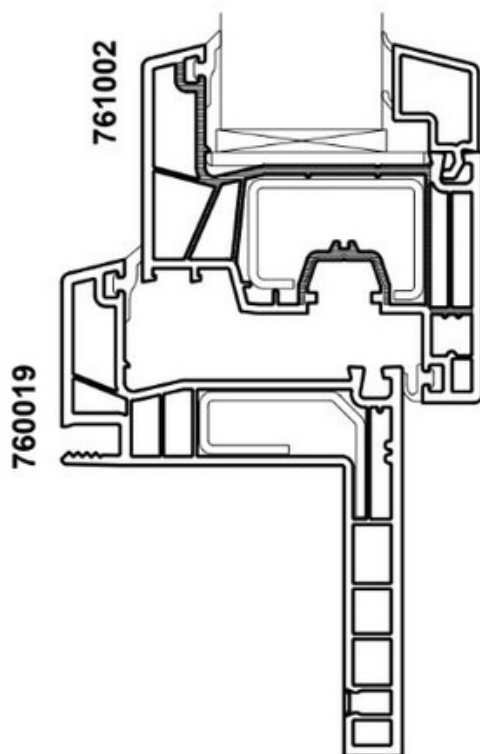

Salamander greenEvolution RENOVATION AD 65 mm - roundline window sash

Salamander greenEvolution RENOVATION AD 65 mm - straight window sash

Salamander greenEvolution RENOVATION AD 35 mm - roundline window sash

Salamander greenEvolution RENOVATION AD 35 mm - straight window sash