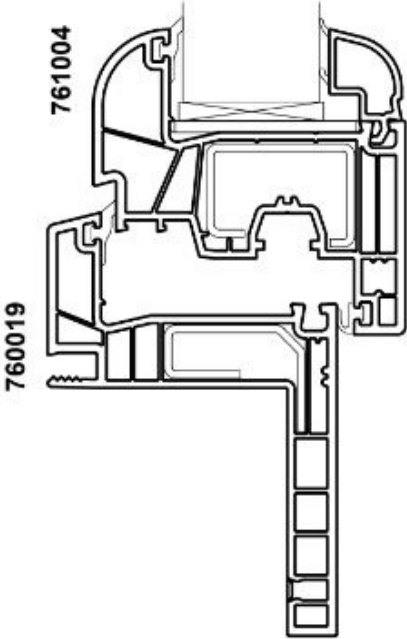

Salamander greenEvolution RENOVATION AD 65 mm - roundline window sash

Salamander greenEvolution RENOVATION AD 65 mm - straight window sash

Salamander greenEvolution RENOVATION AD 35 mm - roundline window sash

Salamander greenEvolution RENOVATION AD 35 mm - straight window sash