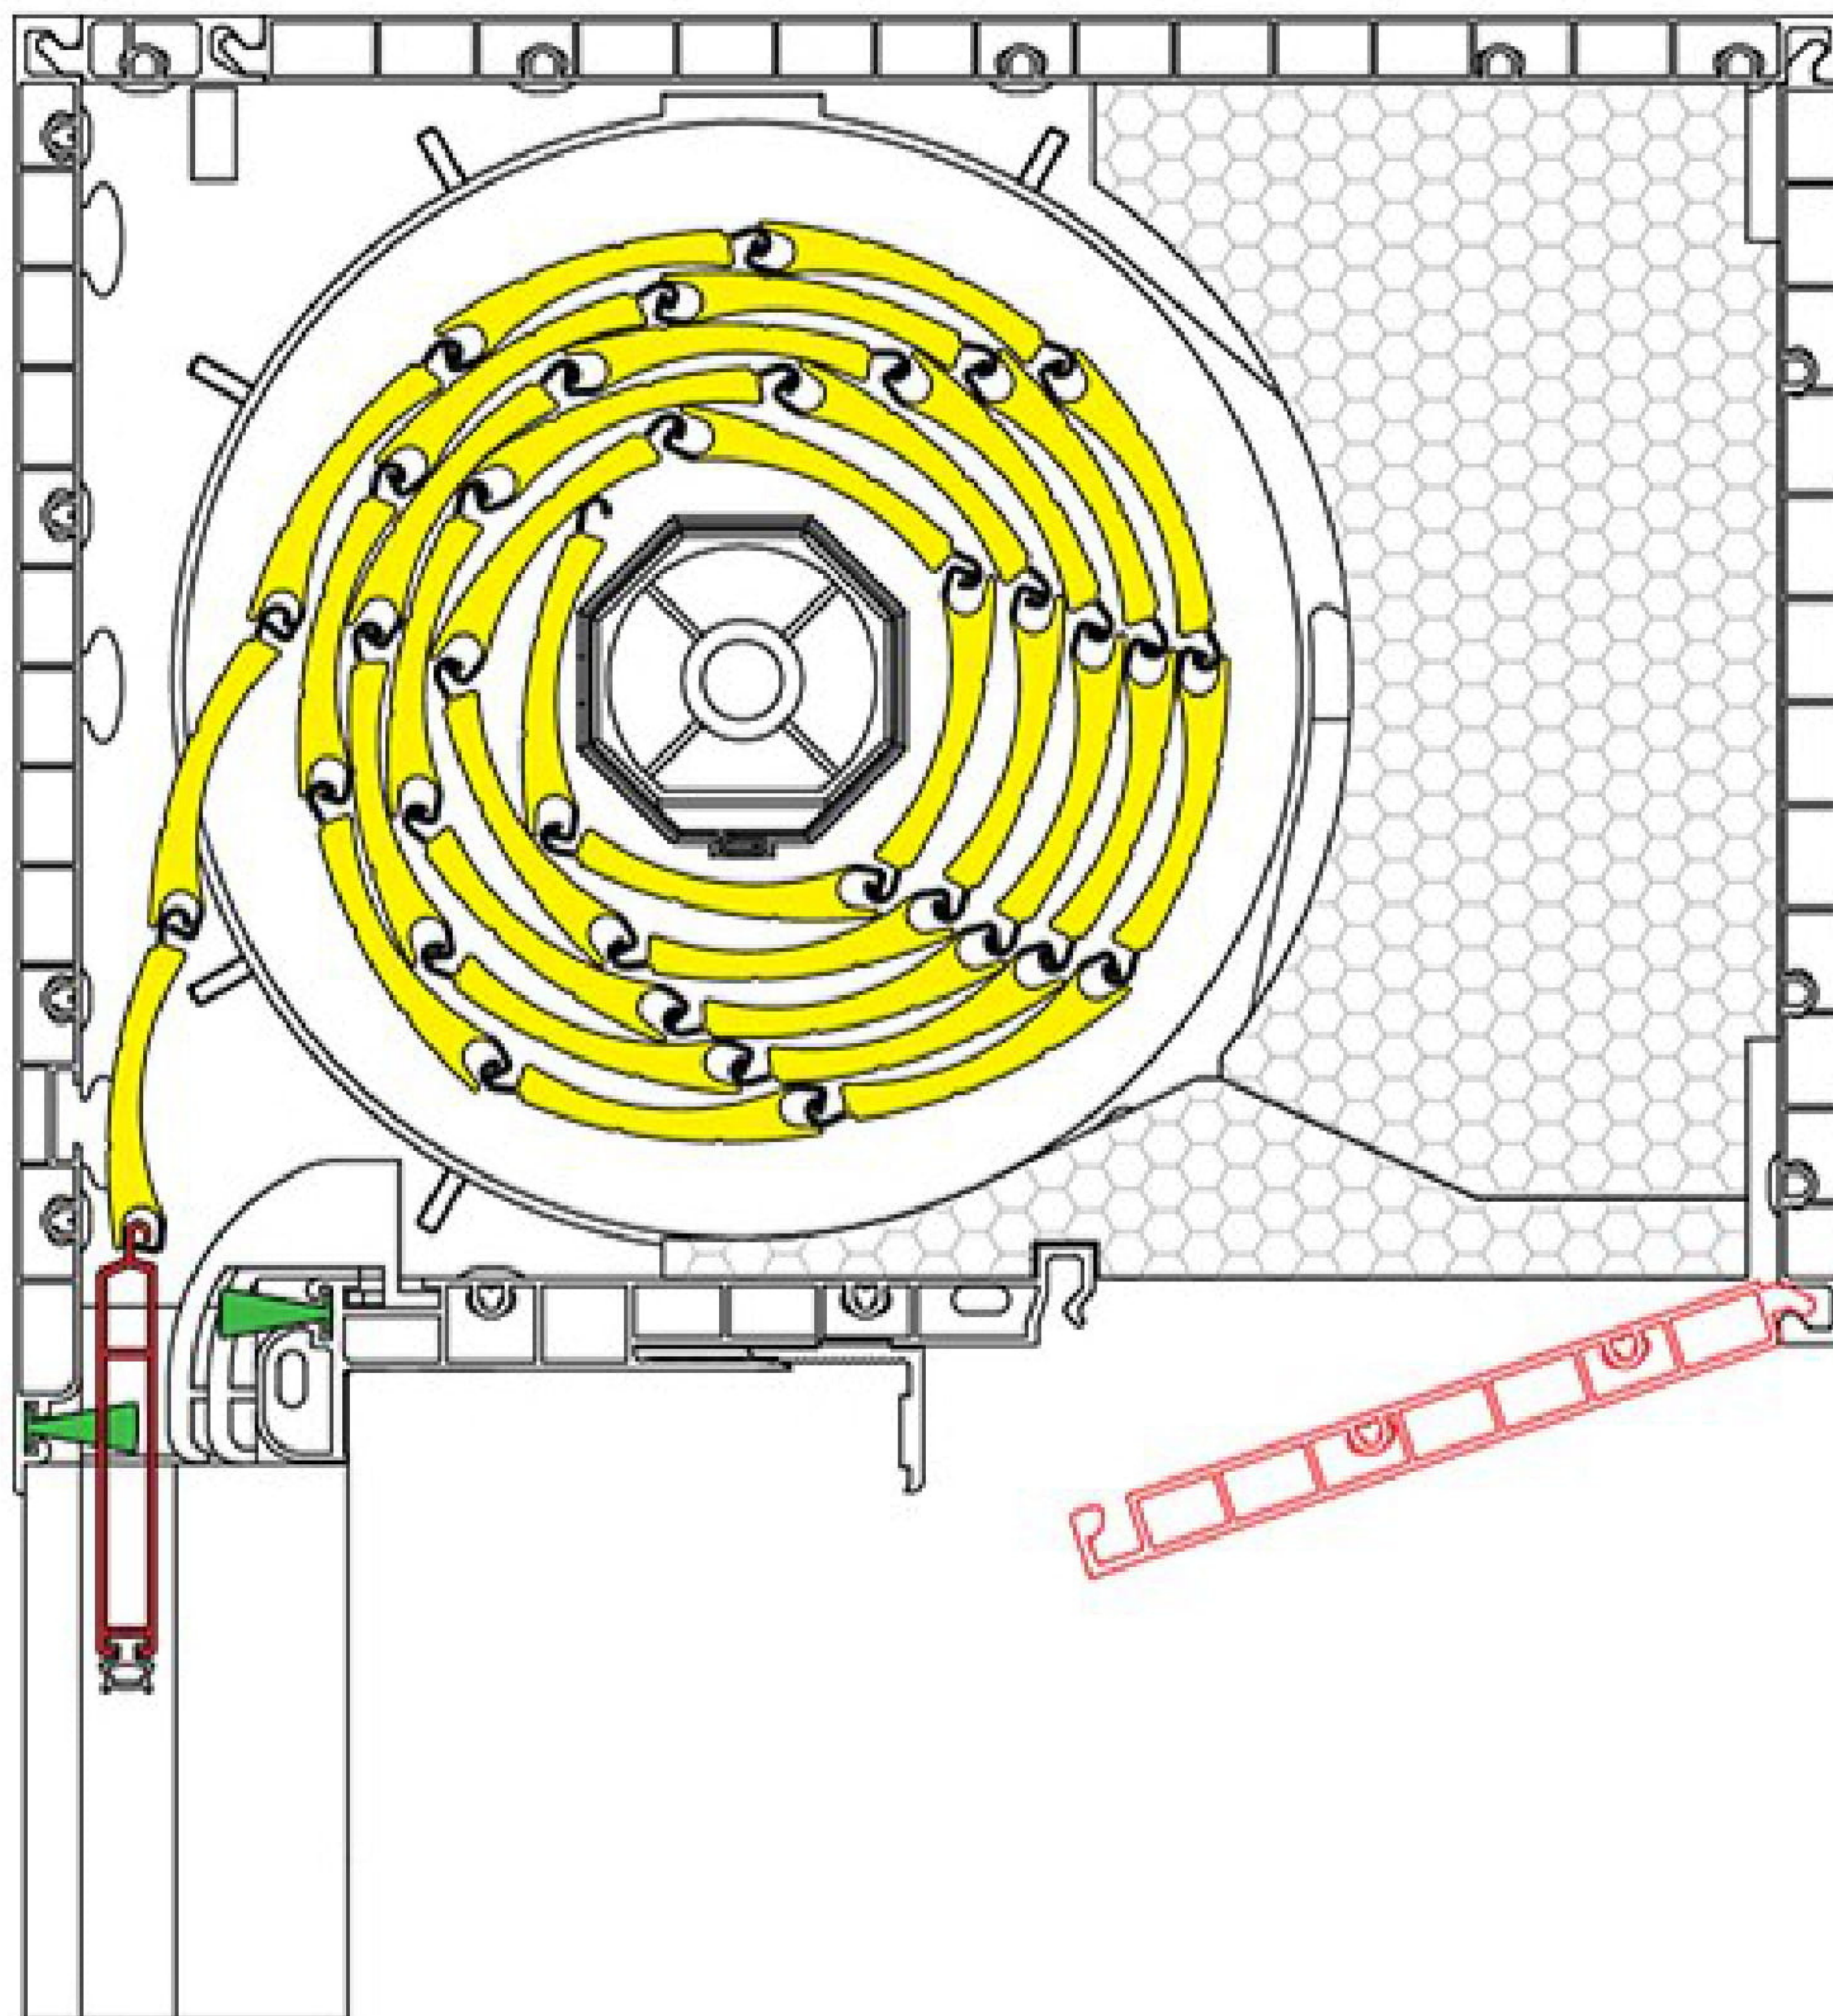

# SKS - Standard

Roller shutter box dimensions	
Height	Depth
170	230
210	230

PCV

ALU

# SKS - At-window-head mounted roller shutters

Roller shutter box dimensions	
Height	Depth
170	230
210	230

# SKS - Standard (mosquito net)

Roller shutter box dimensions	
Height	Depth
170	230
210	230