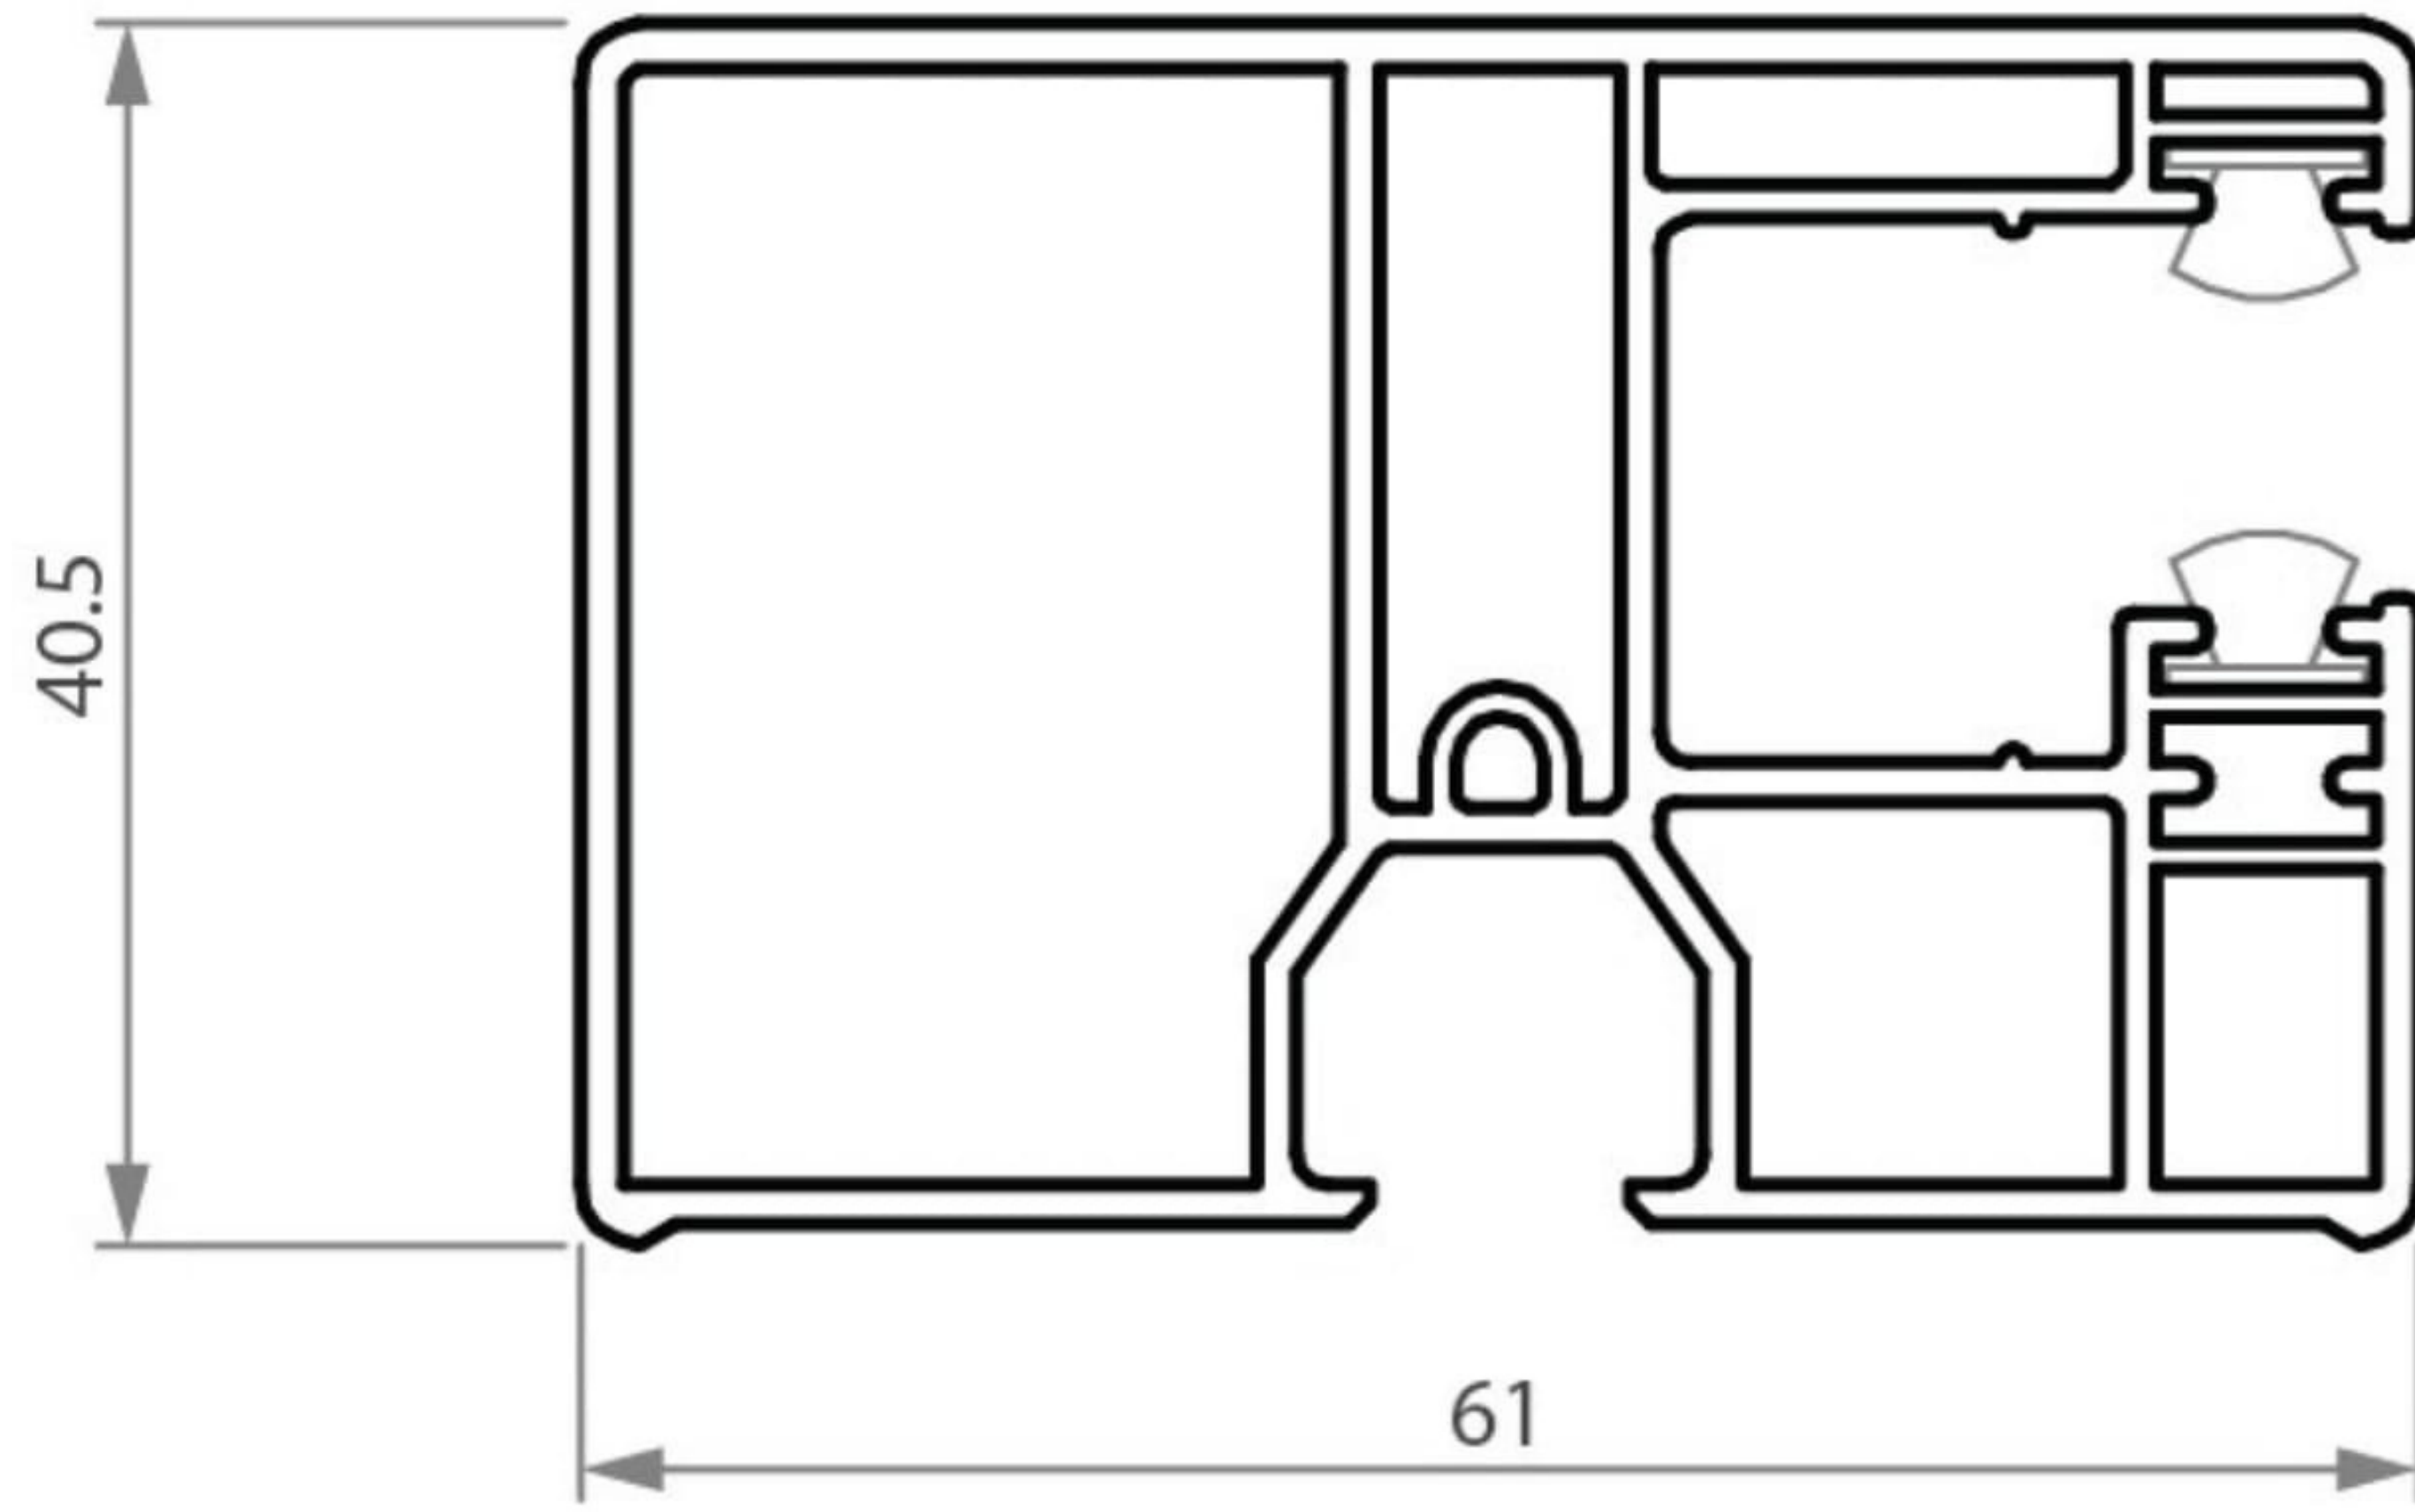

# SKS - Standard

Roller shutter box dimensions	
Height	Depth
170	230
210	230

PCV

ALU

# SKS - At-window-head mounted roller shutters

Roller shutter box dimensions	
Height	Depth
170	230
210	230

# SKS - Standard (mosquito net)

Roller shutter box dimensions	
Height	Depth
170	230
210	230