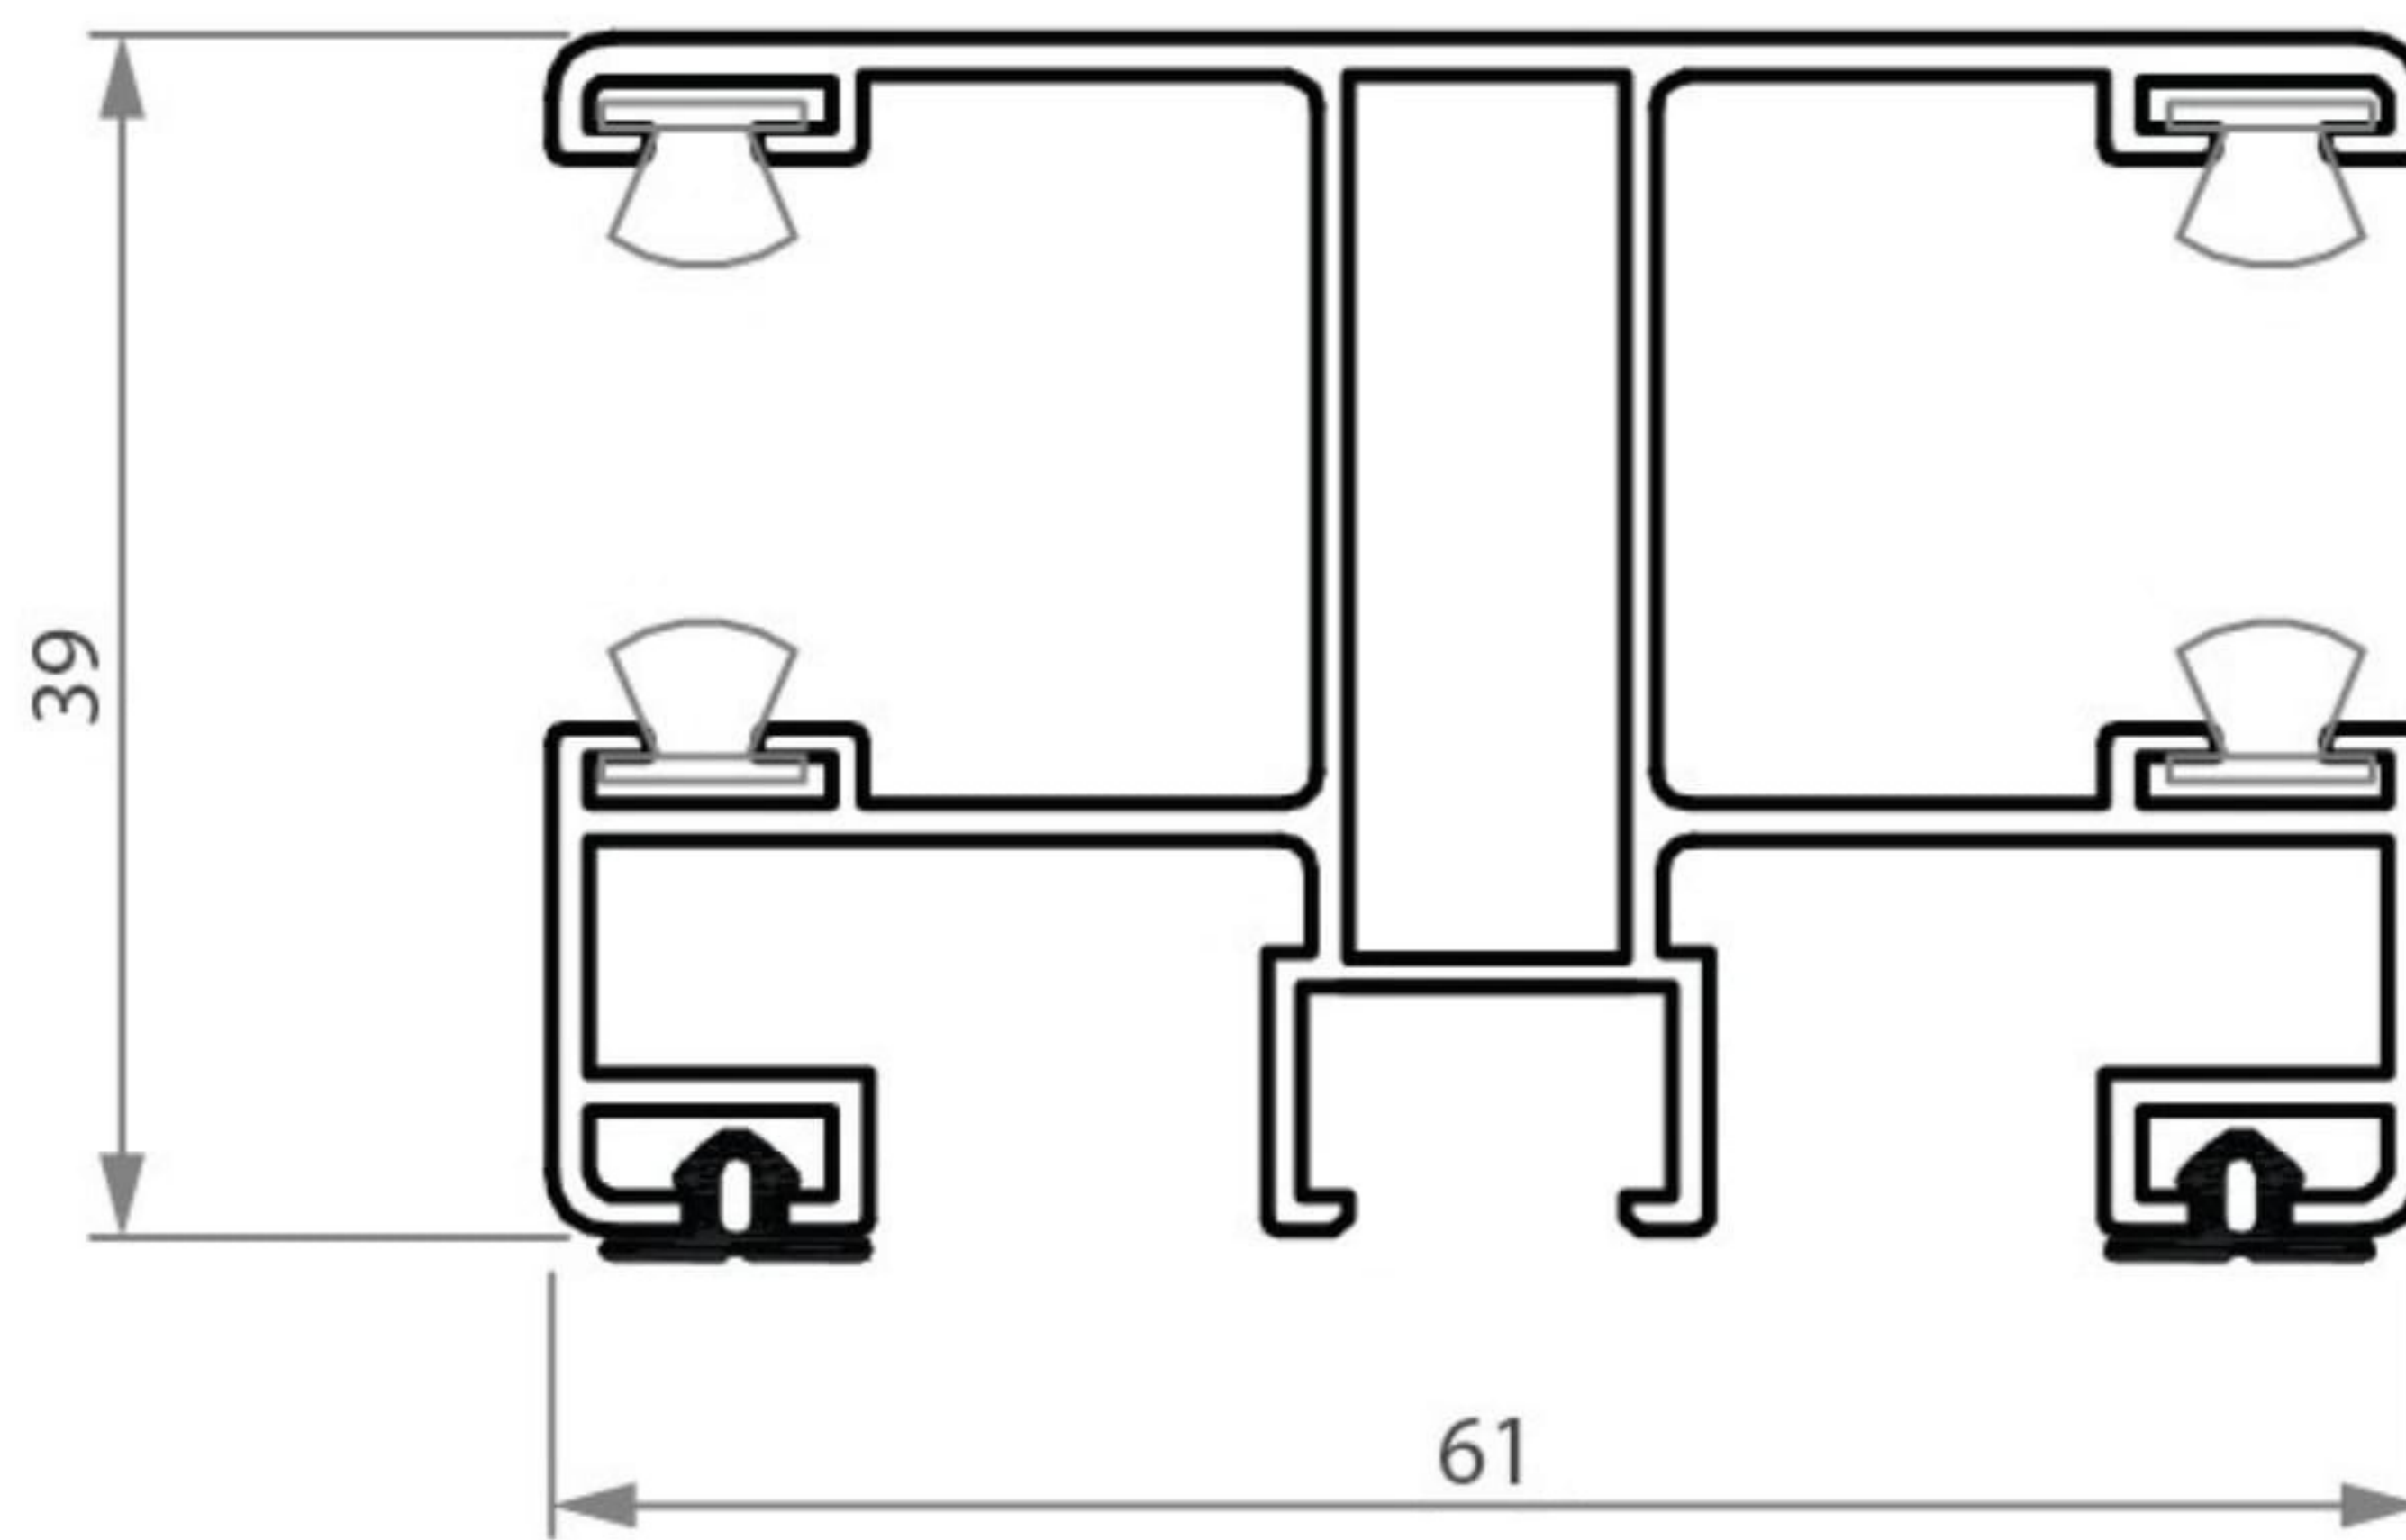

# SKS - Standard

Roller shutter box dimensions	
Height	Depth
170	230
210	230

PCV

ALU

# SKS - At-window-head mounted roller shutters

Roller shutter box dimensions	
Height	Depth
170	230
210	230

# SKS - Standard (mosquito net)

Roller shutter box dimensions	
Height	Depth
170	230
210	230