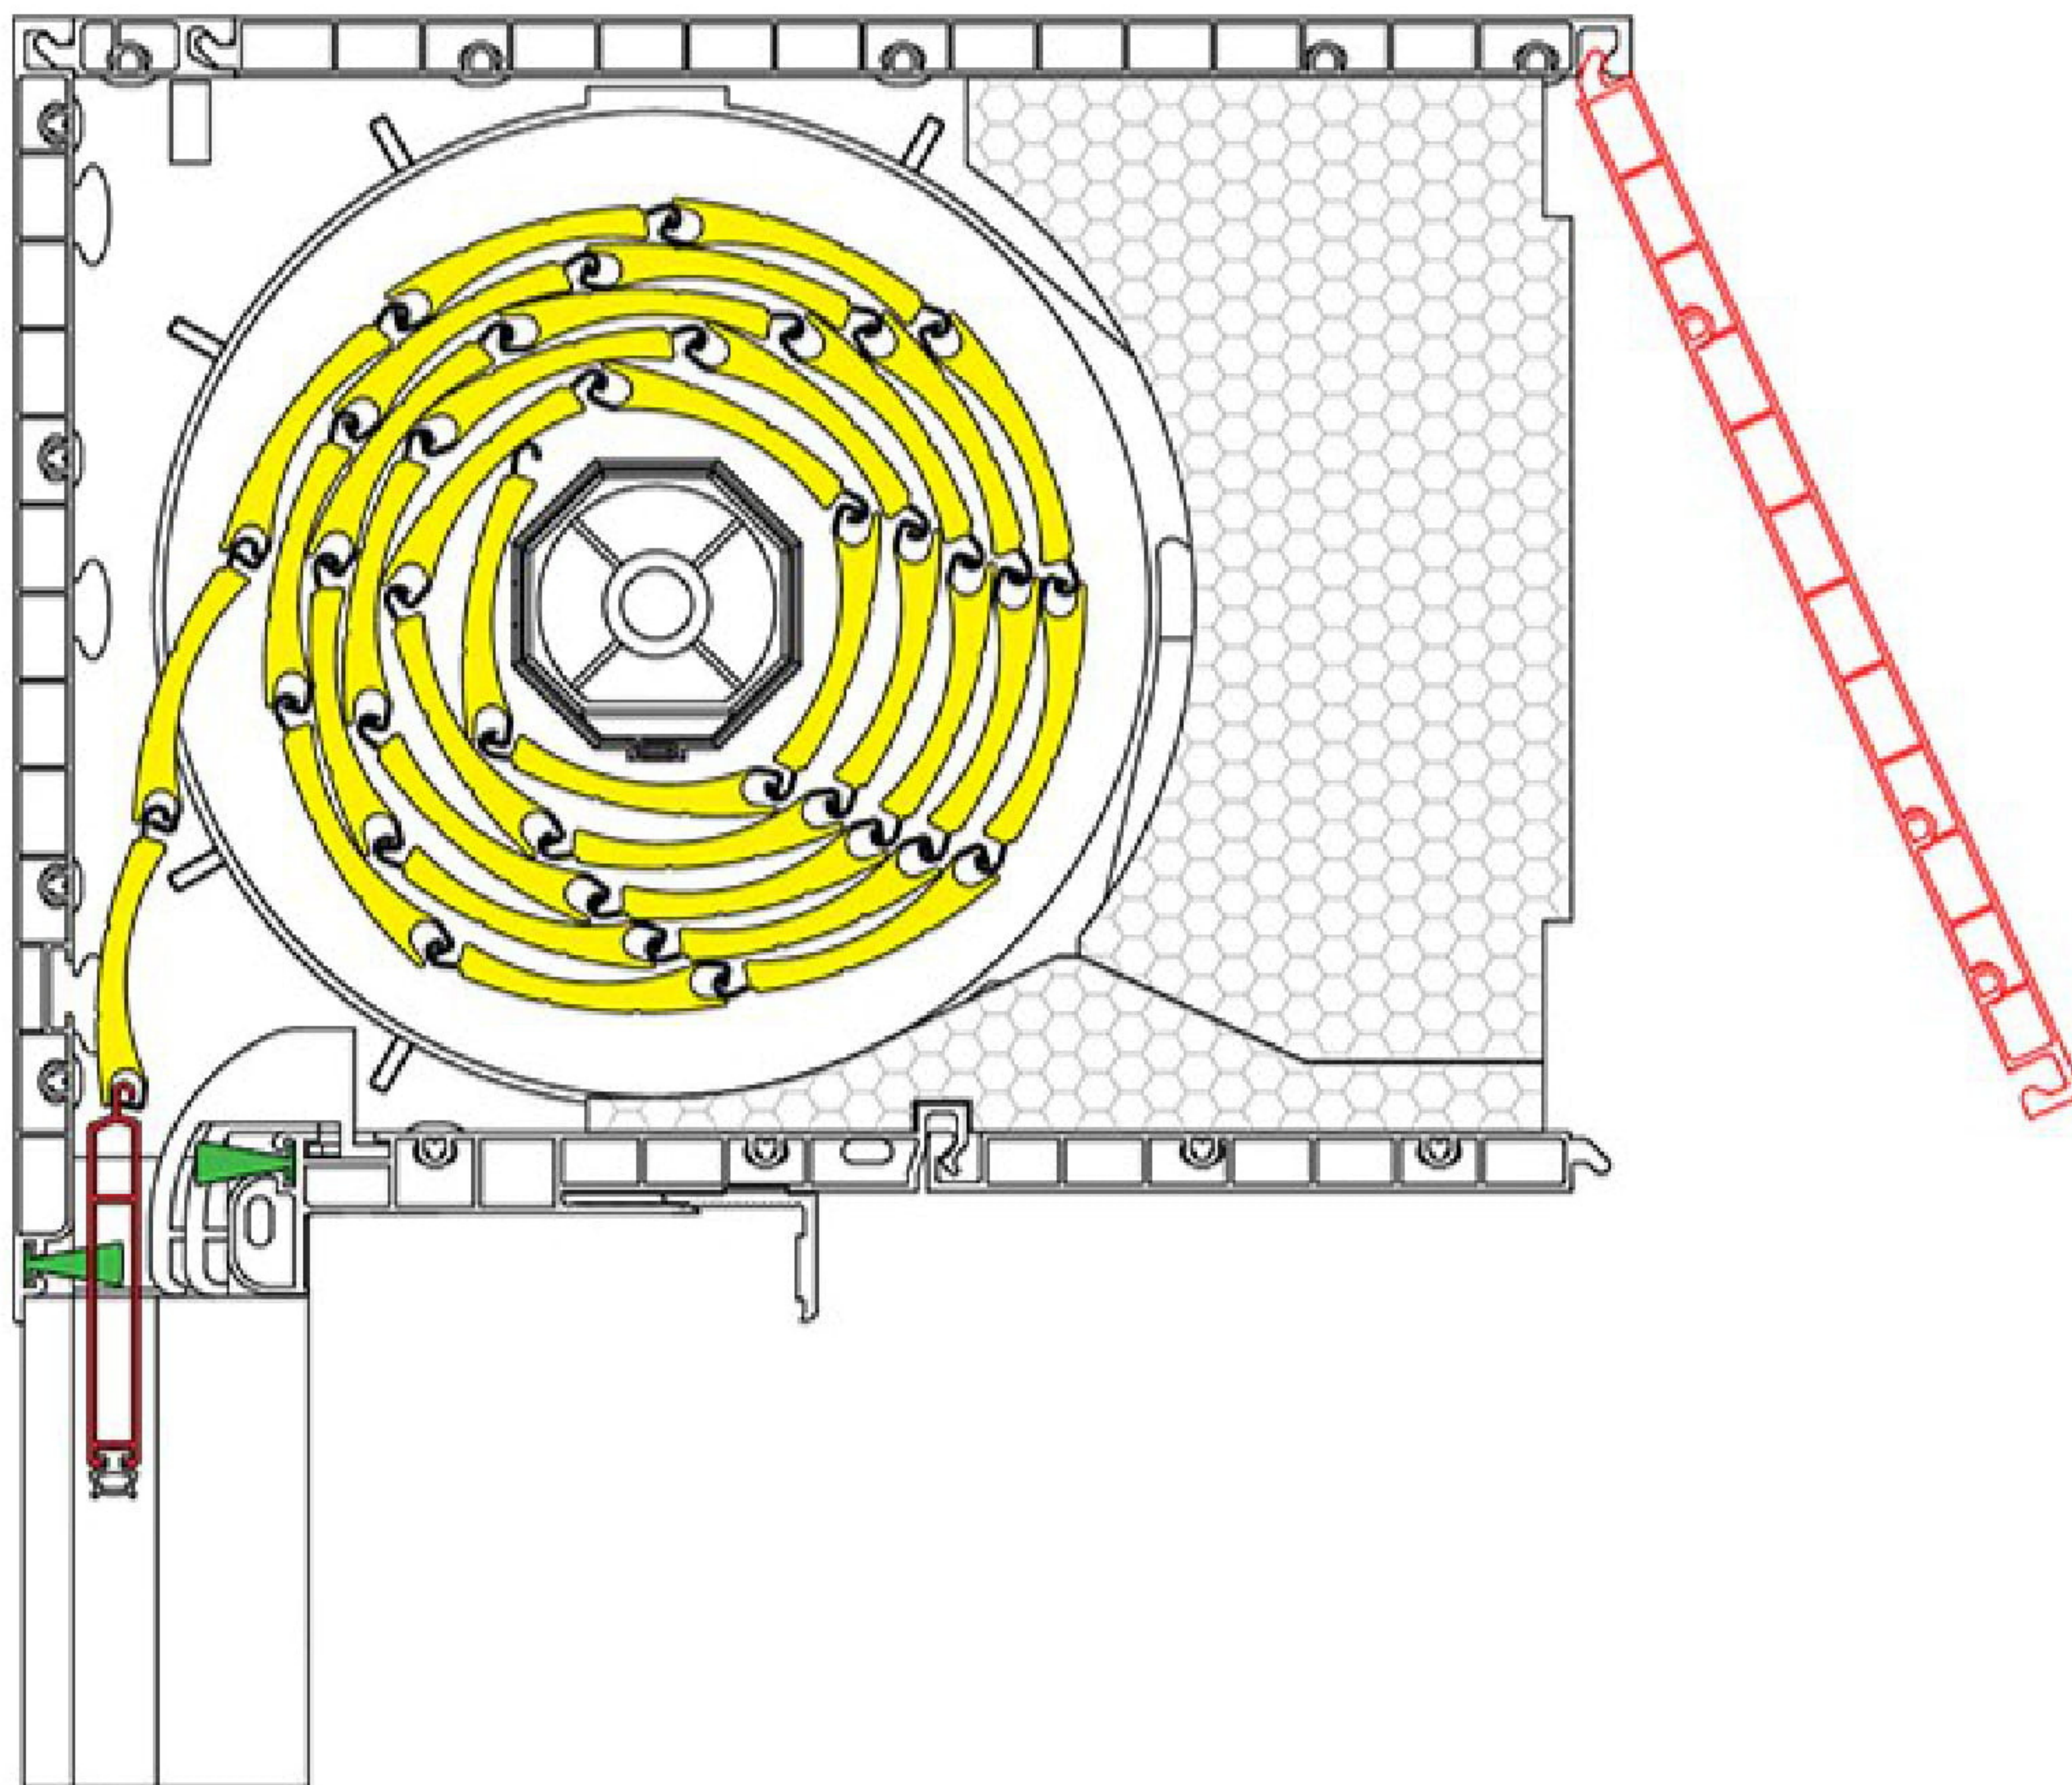

# SKS - Standard

Roller shutter box dimensions	
Height	Depth
170	230
210	230

PCV

ALU

# SKS - At-window-head mounted roller shutters

Roller shutter box dimensions	
Height	Depth
170	230
210	230

# SKS - Standard (mosquito net)

Roller shutter box dimensions	
Height	Depth
170	230
210	230