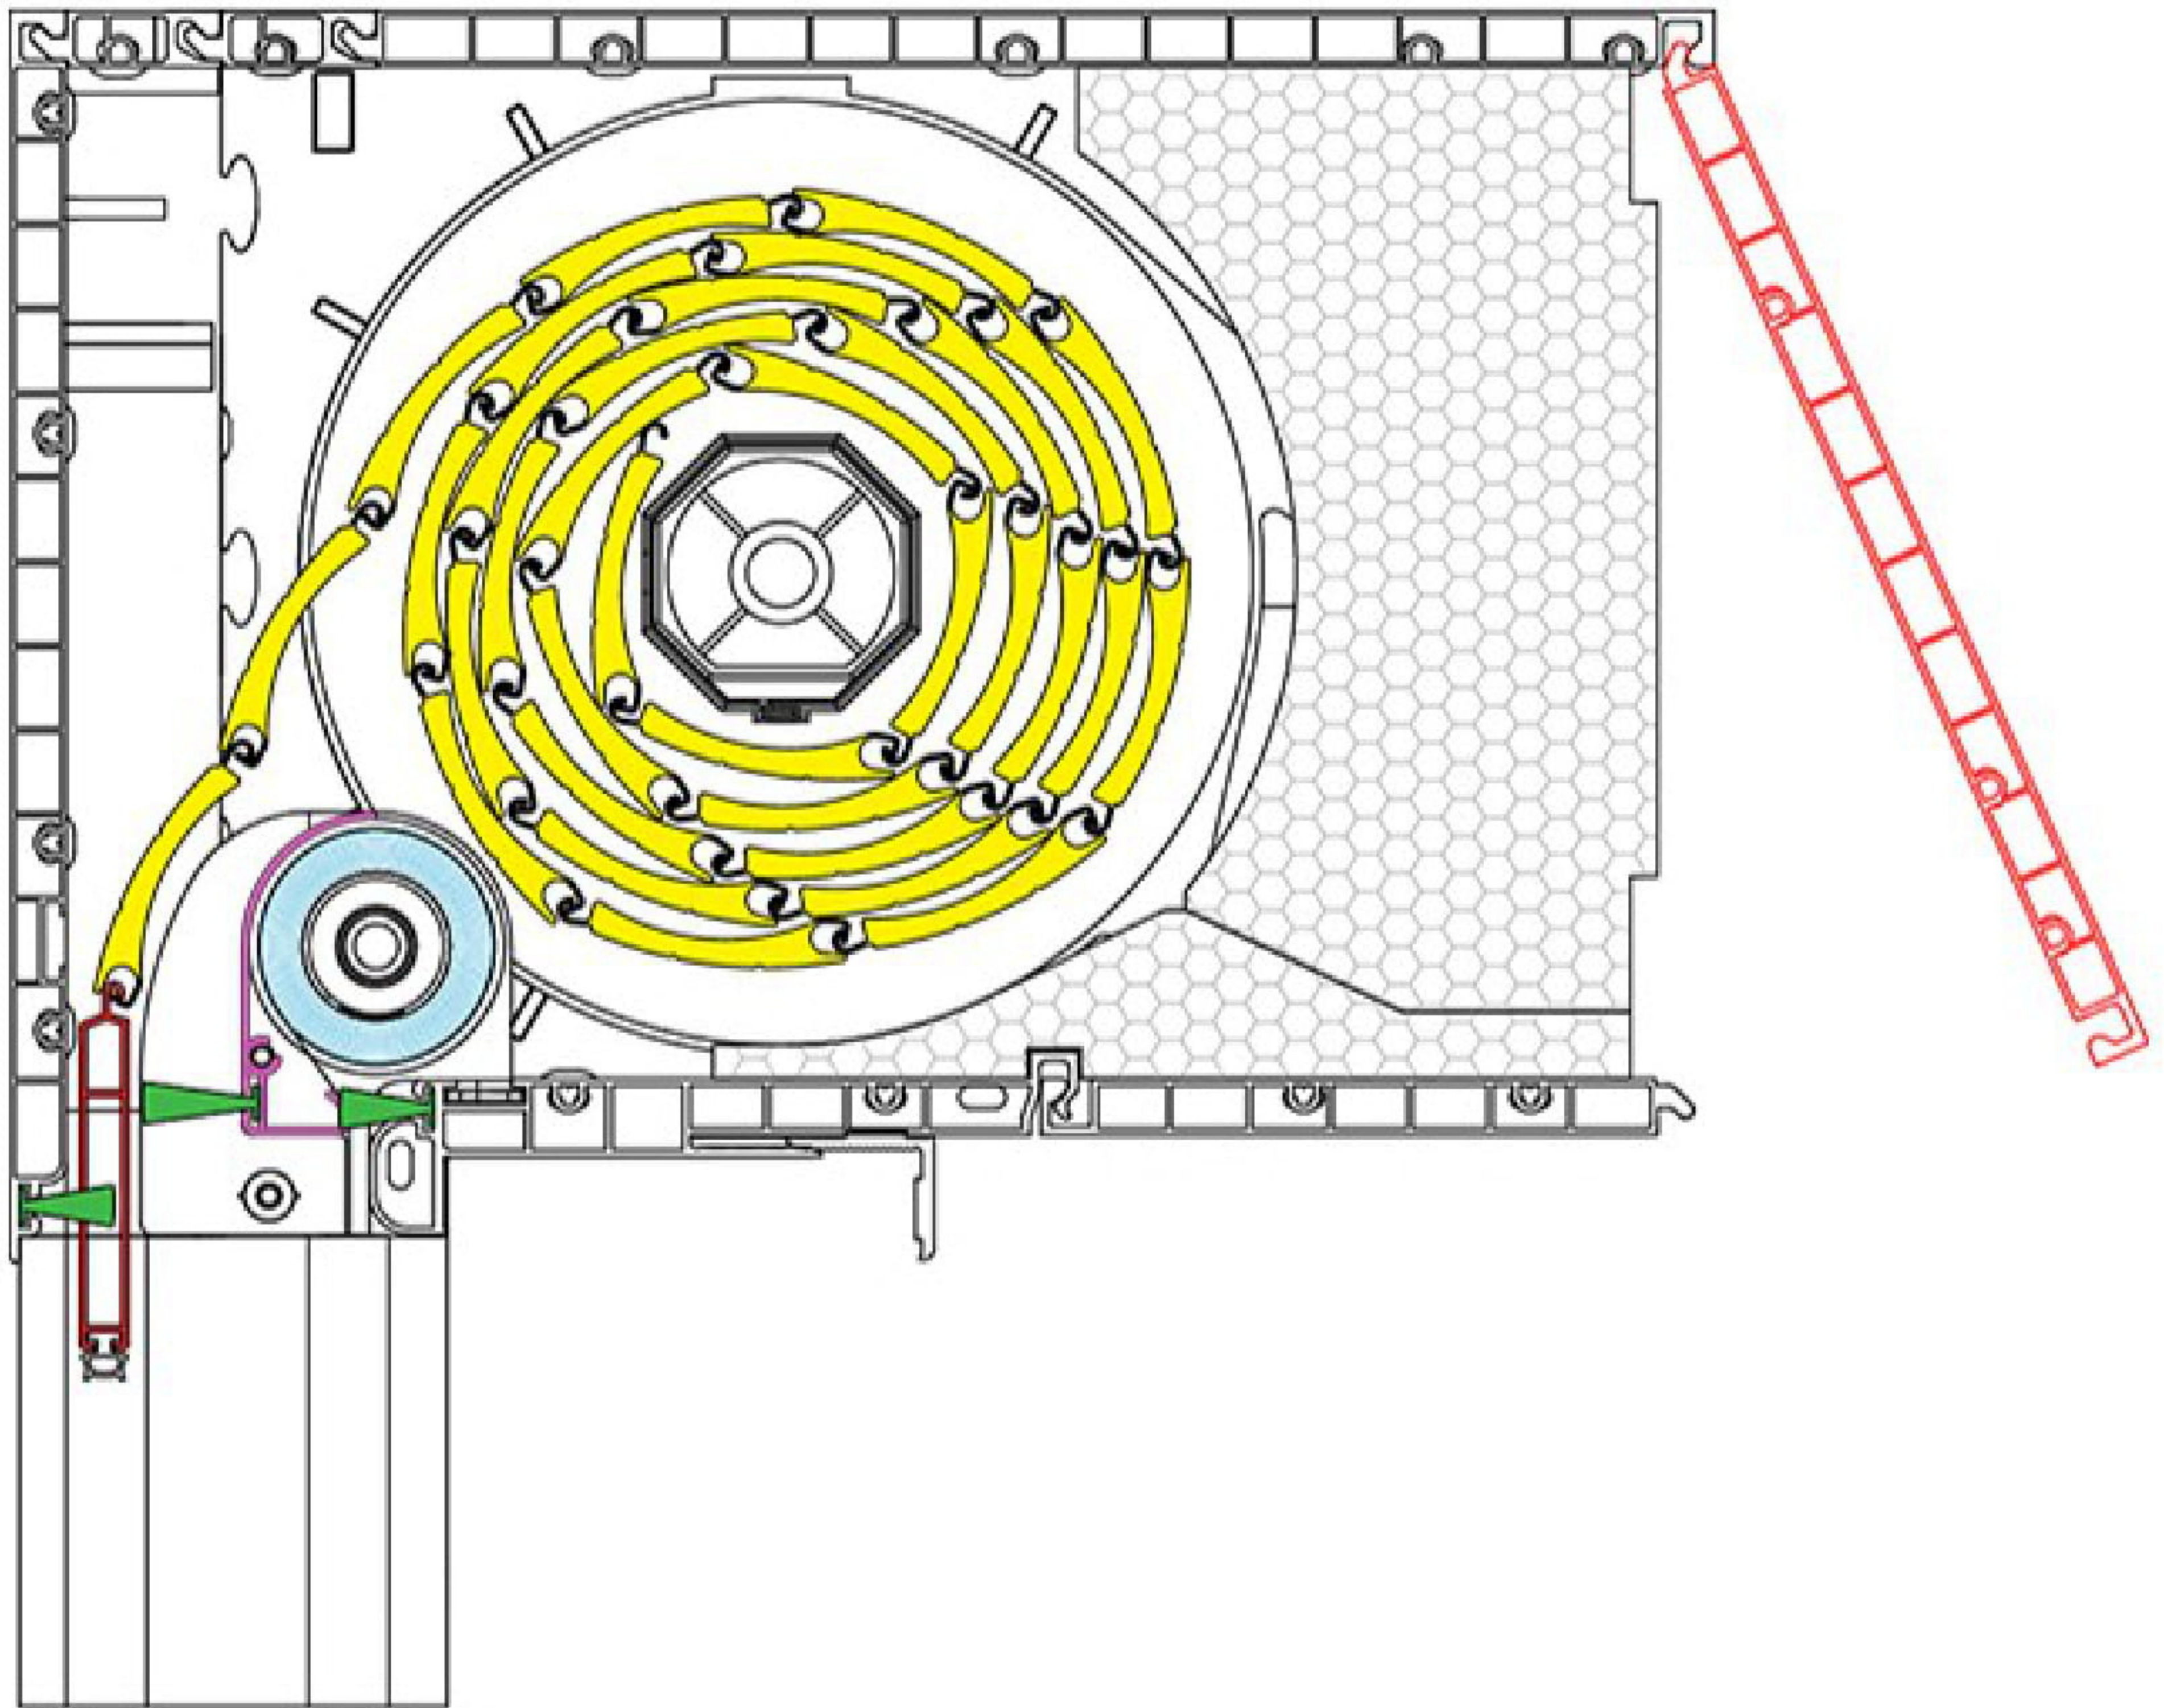

# SKS - Standard

Roller shutter box dimensions	
Height	Depth
170	230
210	230

PCV

ALU

# SKS - At-window-head mounted roller shutters

Roller shutter box dimensions	
Height	Depth
170	230
210	230

# SKS - Standard (mosquito net)

Roller shutter box dimensions	
Height	Depth
170	230
210	230