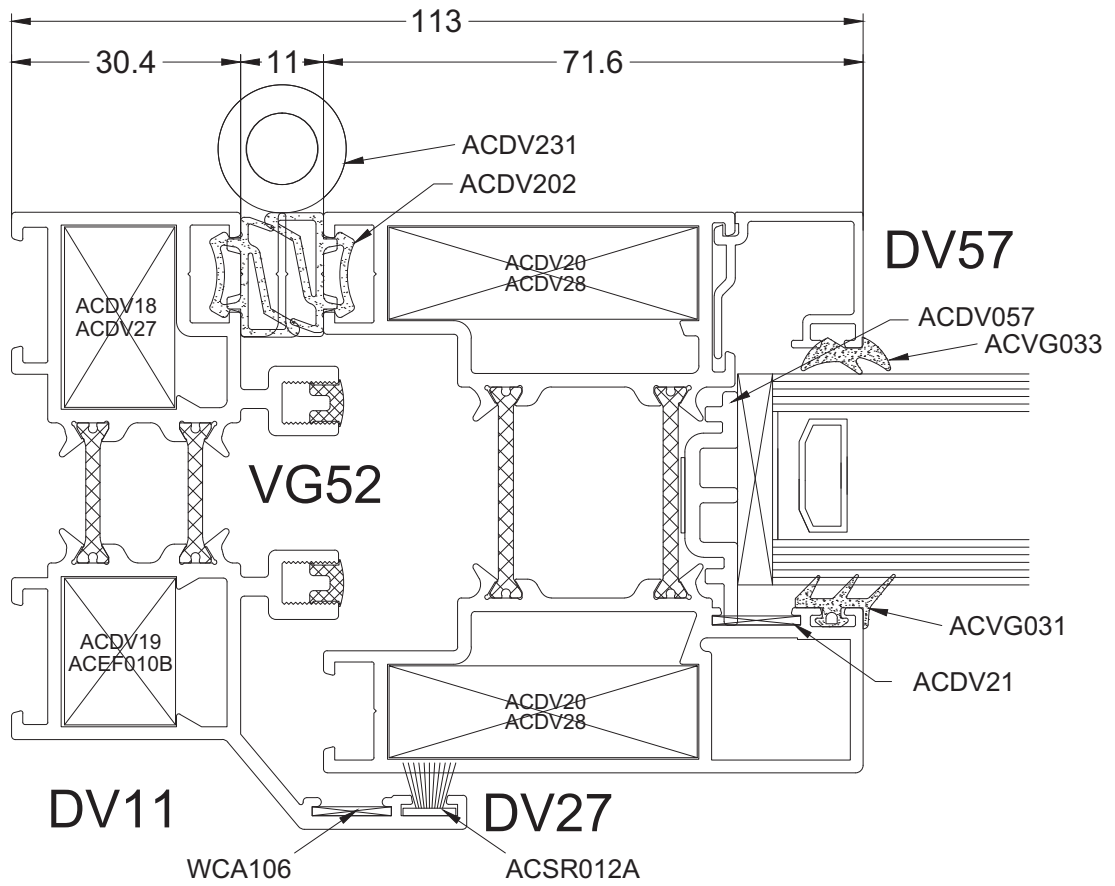

1a

door01in_a