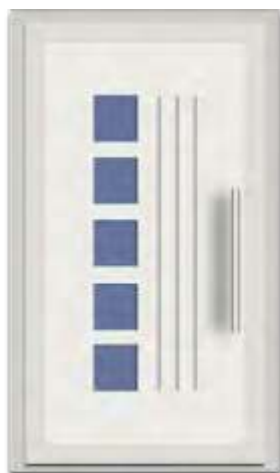

NL 17-M

NEW LINE (ALU)

DOORS PRESENTED FROM THE OUTSIDE