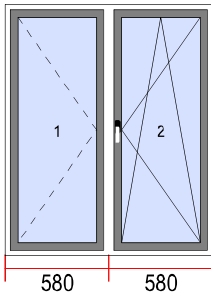

Glazing unit	Hardware
1. LE 4/16/4 U=1,0	1. TURN L.STULP
2. LE 4/16/4 U=1,0	2. TILT&TURN R.
System: ALUPLAST	Safety transport profile: ☒
Model: ID4000 Round Line	Spacer bar: ☒
Colour: WHITE	Mis-handling: ☒
Hardware: MACO	Controlled ventilation: ☒
Seal colour: GREY	
Handle: Hoppe Secustic White	
HigneCovers: White	
Glazing Round/Oval	
Bead:	

54. Dimensions [W x H]: 1840 x 2400

Qty

1