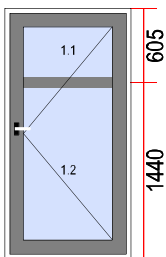

Glazing unit
1.1. CUSTOM GLAZING UNIT
1.2. COLOUR / COLOUR PVC PANEL

Hardware
1. TURN R.

System: ALUPLAST
Model: ID4000 FRONT DOOR
Colour: CUSTOM DOUBLE-SIDED
Hardware: MACO
Seal colour: BLACK
Handle: None
HigneCovers: Silver
Glazing Softline
Bead:

Inside View: ☒
Warm Frame Swisspacer: ☒
Drop door seal bar: ☒
Open to the inside: ☒
5-Point Lock: ☒

Notes: Porte d'entree
Vitrage 33.2/14/4 + panneau PVC
traverse oblique
6 cles

View from inside