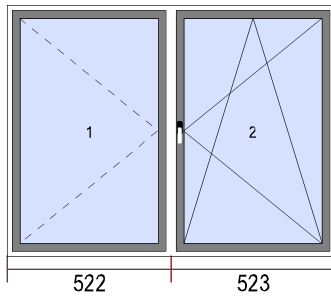

Glazing unit

1. LE 4/16/4 U=1,0
2. LE 4/16/4 U=1,0

Hardware

1. TURN L.STULP
2. TILT&TURN R.

System: ALUPLAST

Model: ID4000 Round Line

Colour: WHITE

Hardware: MACO

Seal colour: GREY

Handle: Hoppe Secustic White

Glazing Round/Oval

Bead:

Safety transport profile: ☒

Spacer bar: ☒

Mis-handling: ☒

Controlled ventilation: ☒

Notes: SOLD!
VERKAUFT!
VENDU!
VENDUTO!

View from inside