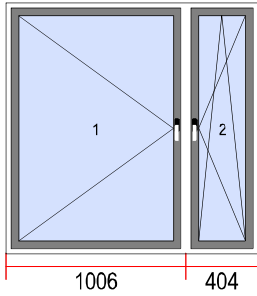

49. Dimensions [W x H]: 1410 x 1400

Qty

1

Glazing unit

1. LE 4/16/4 U=1,1
2. LE 4/16/4 U=1.1

Hardware

1. TURN L.
2. TILT&TURN R.

System: ALUPLAST

Model: ID4000 Round Line

Colour: WHITE

Hardware: MACO

Seal colour: GREY

Handle: Hoppe Secustic White

HigneCovers: White

Glazing Classic

Bead:

Safety transport profile: ☒

Spacer bar: ☒

Mis-handling: ☒

Controlled ventilation: ☒

Notes: SOLD

50. Dimensions [W x H]: 780 x 1510

Qty

1