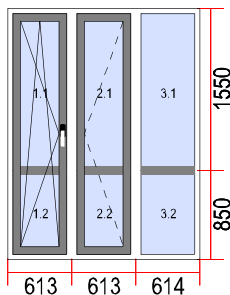

Glazing unit	Hardware
1.1-1.2. LE 4/16/4 U=1,1	1. TILT&TURN L.
2.1-2.2. LE 4/16/4 U=1,1	2. TURN R.STULP
3.1-3.2. LE 4/16/4 U=1,1	3. FIX FRAME
System: ALUPLAST	Safety transport profile: ☒
Model: ID4000 Renovation 40 Recessed Style	Spacer bar: ☒
Colour: WHITE	Mis-handling: ☒
Hardware: MACO	Controlled ventilation: ☒
Seal colour: GREY	Aluminium Treshold: ☒
Handle: Hoppe Secustic White	
HigneCovers: White	
Glazing Round/Oval	

View from inside