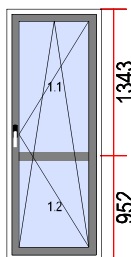

Glazing unit

1.1-1.2. LE 4/16/4 U=1,1

Hardware

1. TILT&TURN R.

System: ALUPLAST

Model: ID4000 Round Line

Colour: WHITE

Hardware: MACO

Seal colour: GREY

Handle: Hoppe Secustic White

HigneCovers: White

Glazing Classic
Bead:

Safety transport profile: ☒

Spacer bar: ☒

Mis-handling: ☒

Controlled ventilation: ☒

View from inside