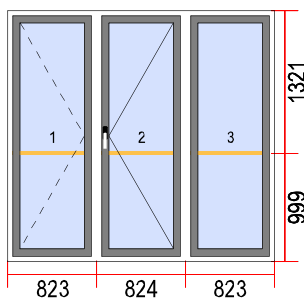

Notes: SOLD!
VERKAUFT!
VENDU!
VENDUTO!

2. Roleta ALUPROF 45st.

Dimensions [W x H]: 1000 x 1400

Qty

1

Description:

View from inside

3. Inne Qty
0

Safety transport profile:
Spacer bar:

Notes: it: placche in alluminio
Ecoline 68
fr: capotage Alu
Ecoline 68
de: Aluminiumkappe
Ecoline 68
en: cladding
Ecoline 68

View from inside

10. Dimensions [W x H]: 880 x 1330

SOLD!
VERKAUFT!
VENDU!
VENDUTO!

View from inside

16. Dimensions [W x H]: 1280 x 2200

Qty

1

Glazing unit

1. LE 4/16/4 U=1,0
2. LE 4/16/4 U=1,0

Hardware

Safety transport profile:

Spacer bar:

Notes: Ecoline 68
it: placche in alluminio
fr: capotage Alu
de: Aluminiumkappe
en: cladding

17. Dimensions [W x H]: 2470 x 2320

Qty

1

Glazing unit

1. LE 4/16/4 U=1,0
2. LE 4/16/4 U=1,0
3. LE 4/16/4 U=1,0