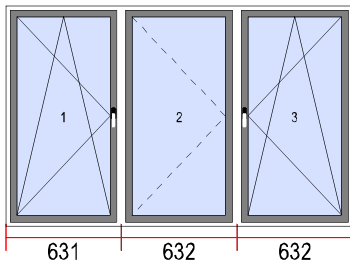

Bead:

Safety transport profile:

Spacer bar:

Mis-handling:

Controlled ventilation:

41. Dimensions [W x H]: 1895 x 1205

Qty
1

Glazing unit