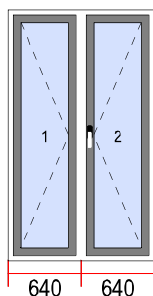

SOLD!
VERKAUFT!
VENDU!
VENDUTO!

View from inside

16. Dimensions [W x H]: 1280 x 2200

Qty

1

Glazing unit

1. LE 4/16/4 U=1,0
2. LE 4/16/4 U=1,0

Hardware