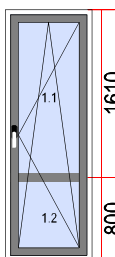

Spacer bar:

Mis-handling:

Controlled ventilation:

Notes: SOLD 1522/09/2018

48. Dimensions [W x H]: 830 x 2410

Qty

1

Glazing unit