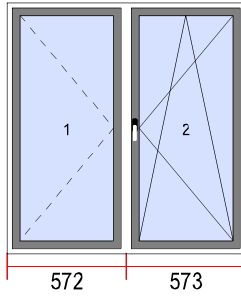

Glazing Round/Oval

Bead:

Notes: SOLD

40. Dimensions [W x H]: 1145 x 1205

Qty
2

Glazing unit

1. LE 4/16/4 U=1,1
2. LE 4/16/4 U=1,1

Hardware