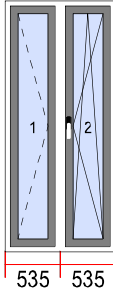

46. Dimensions [W x H]: 1070 x 2430

Qty

1

Glazing unit

1. LAMINATED 33.1/14/4 U=1,2
2. LAMINATED 33.1/14/4 U=1,2

Hardware

1. TURN L.STULP
2. TILT&TURN R.

System: SALAMANDER

Model: STREAMLINE 76

Colour: WHITE

Hardware: MACO

Seal colour: GREY

Handle: Hoppe Secustic Silver

HigneCovers: Silver

Glazing Round/Oval

Bead:

Safety transport profile: ☒

Spacer bar: ☒

Mis-handling: ☒

Controlled ventilation: ☒

47. Dimensions [W x H]: 990 x 1530

Qty

1