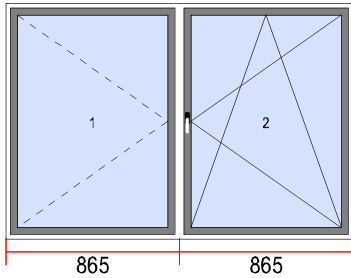

Glazing unit

1. LE 4/16/4 U=1,0
2. LE 4/16/4 U=1,0

Hardware

1. TURN L.STULP
2. TILT&TURN R.

System: ALUPLAST

Model: ID4000 Round Line

Colour: AP05 MAHOGANY SINGLE-SIDED

Hardware: MACO

Seal colour: BLACK

Handle: Hoppe Secustic White

HigneCovers: White

Glazing Round/Oval

Bead:

Safety transport profile: ☒

Warm Frame Swisspacer: ☒

Mis-handling: ☒

Controlled ventilation: ☒

32. Inne

Qty

1

View from inside