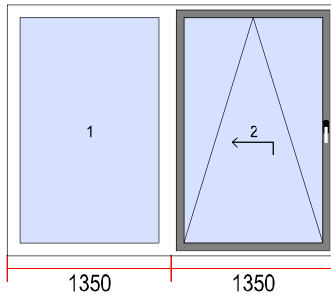

18. Dimensions [W x H]: 2700 x 2064

Qty

1

Glazing unit

1. LE 4/16/4 U=1,0
2. LE 4/16/4 U=1,0

Hardware

1. FIX FRAME
- 2.

System: ALUPLAST

Model: ID4000 Round Line

Colour: WHITE

Hardware: MACO

Seal colour: GREY

Handle: Standard handle

Glazing Round/Oval

Bead:

Safety transport profile: ☒

Spacer bar: ☒

19. Dimensions [W x H]: 1045 x 800

Qty

1