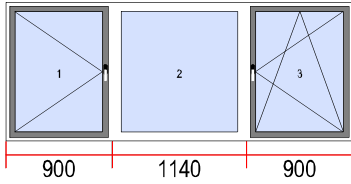

View from inside

30. Dimensions [W x H]: 2940 x 1175

Qty

1

Glazing unit

1. LE 4/16/4 U=1,0
2. LE 4/16/4 U=1,0
3. LE 4/16/4 U=1,0

Hardware

1. TURN L.
2. FIX FRAME
3. TILT&TURN R.