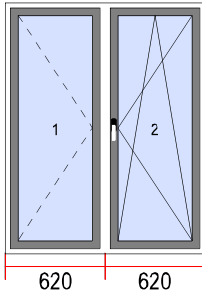

52. Dimensions [W x H]: 1240 x 1560

Qty

1

Glazing unit	Hardware
1. LE 4/16/4 U=1,0	1. TURN L.STULP
2. LE 4/16/4 U=1,0	2. TILT&TURN R.
System: ALUPLAST	Safety transport profile: ☒
Model: ID4000 Renovation 40 Recessed Style	Spacer bar: ☒
Colour: WHITE	Mis-handling: ☒
Hardware: MACO	Controlled ventilation: ☒
Seal colour: GREY	Reduced Handle: ☒
Handle: Hoppe Secustic White	
HigneCovers: White	
Glazing Round/Oval	
Bead:	

53. Dimensions [W x H]: 1160 x 1400

Qty

3